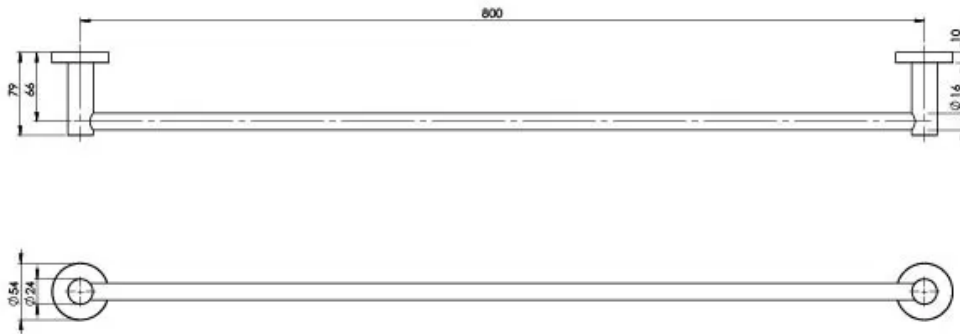

RADII

RADII SINGLE TOWEL RAIL 800MM ROUND PLATE

SPECIFICATIONS

AVAILABLE IN

RA803 CHR
Chrome

RA803 BN
Brushed Nickel

RA803 GM
Gun Metal

RA803 MB
Matte Black