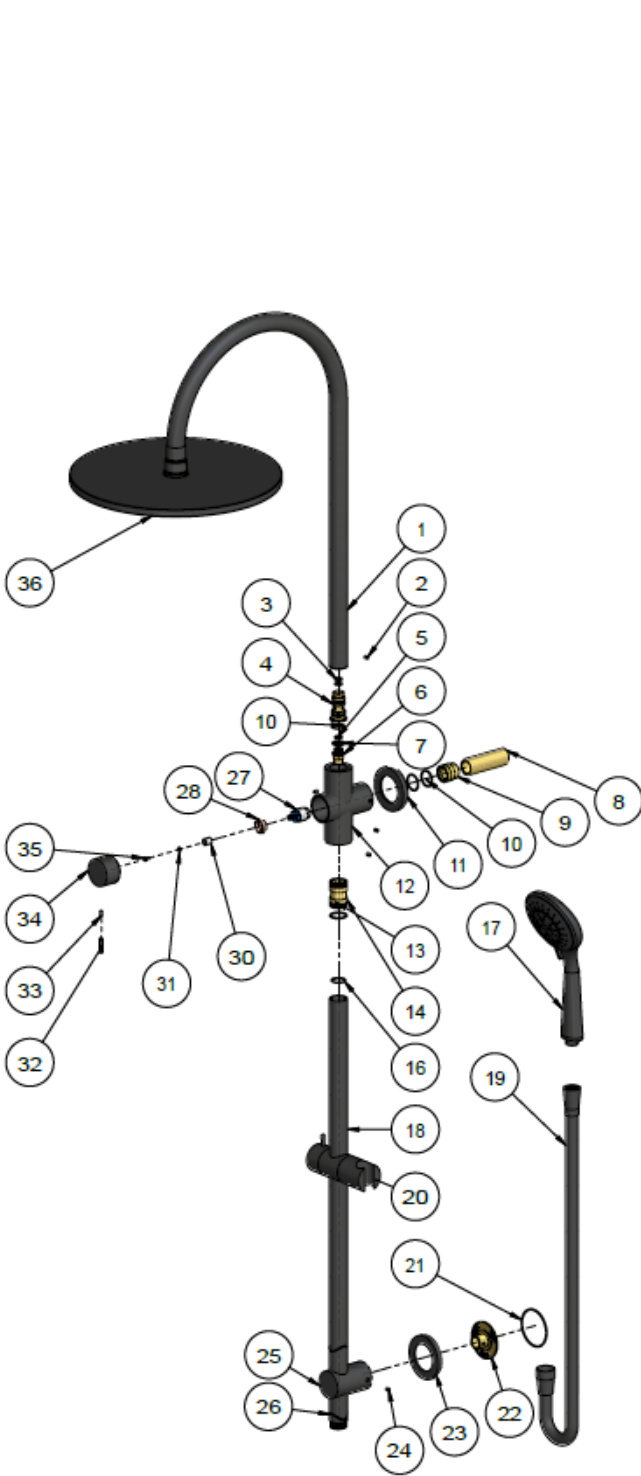

MZ0906

SHOWER RAIL SET

meir®

EXPLODED VIEW

No.	Part Name	Qty
1	Spout	1
2	Grub Screw	1
3	O-ring	2
4	Connector	1
5	O-ring	2
6	Cover	1
7	O-ring	2
8	Thread Adapter	1
9	Water Connector	1
10	O-ring	4
11	Base Plate	1
12	Body	1
13	O-ring	2
14	Connector	1
15	Check Valve	1
16	Circlip	1
17	Hand Shower	1
18	Riser Pipe	1
19	Shower Hose	1
20	Sliding Bracket	1
21	O-ring	1
22	Mounting Bracket	1
23	Decorative Cover	1
24	Screw	5
25	Fixed Base	1
26	Protective Rubber Ring	2
27	Divertor Cartridge	1
28	Nut	1
29	Wearing Ring	1
30	Connector	1
31	Washer	1
32	Pin Lever	1
33	Grub Screw	1
34	Diverter Handle	1
35	Screw	1
36	Shower Head	1