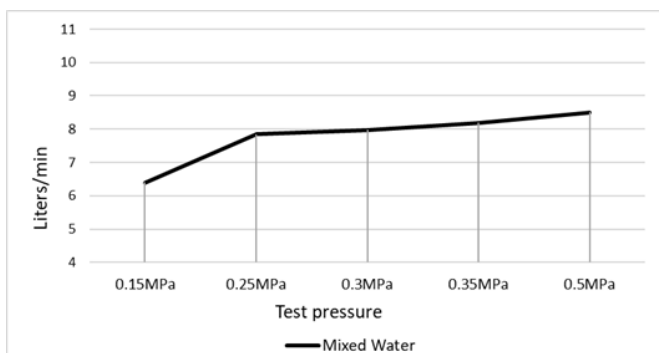

FLOW RATE GRAPH