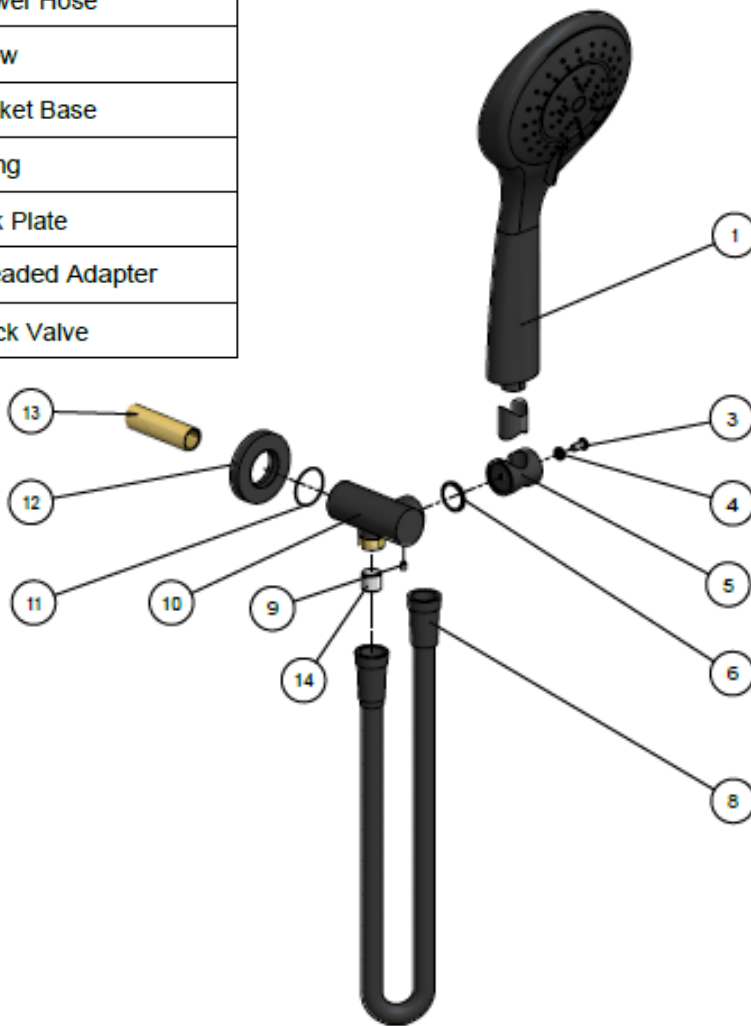

## FLOW RATE GRAPH

## TOLERANCES

## EXPLODED VIEW

No.	Part Name
1	Hand Shower
2	Protective Sleeve
3	Screw
4	Wear-Ring
5	Bracket
6	Wear-Ring
8	Shower Hose
9	Screw
10	Bracket Base
11	O-ring
12	Back Plate
13	Threaded Adapter
14	Check Valve