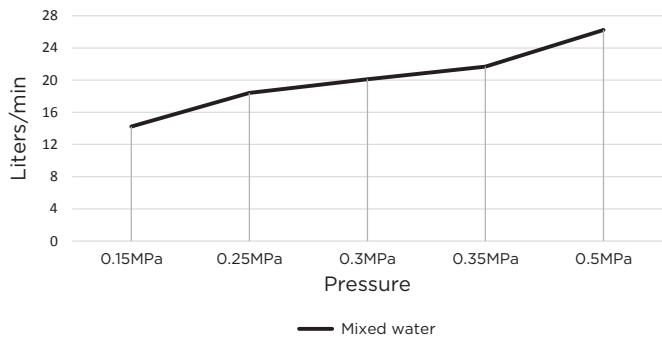

### FEATURES

- Refer to the Meir website for warranty terms & conditions, and available finishes
- Flow rate 18L p/m at 3 bar pressure.
- European components and cartridge
- Solid brass construction

### SPECIFICATIONS

### FLOW RATE GRAPH