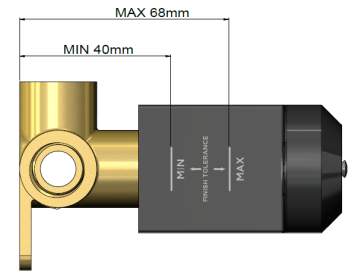

WALL FINISH TOLERANCE