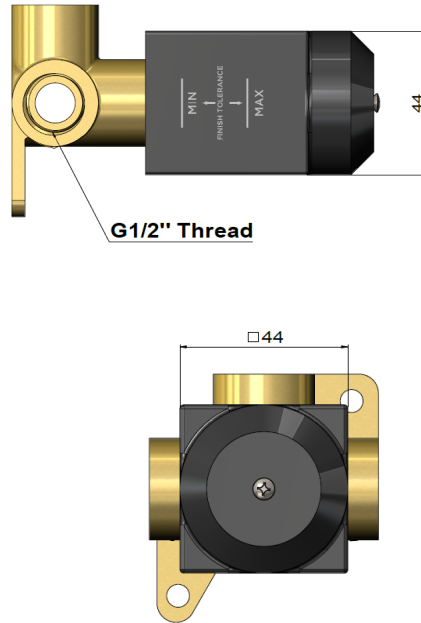

SPECIFICATIONS

TOLERANCES