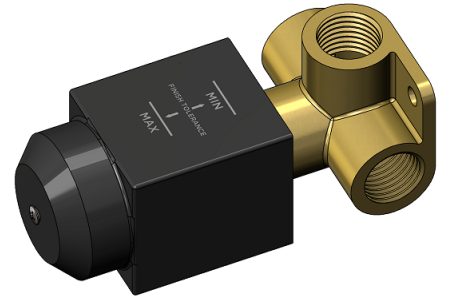

# MW13BDY

## WALL MIXER CONCEALED BODY

meir®

### FEATURES

- Refer to the Meir website for warranty terms & conditions, and available finishes
- Flow rate 18L p/m at 3 bar pressure.
- European components and cartridge
- Solid brass construction