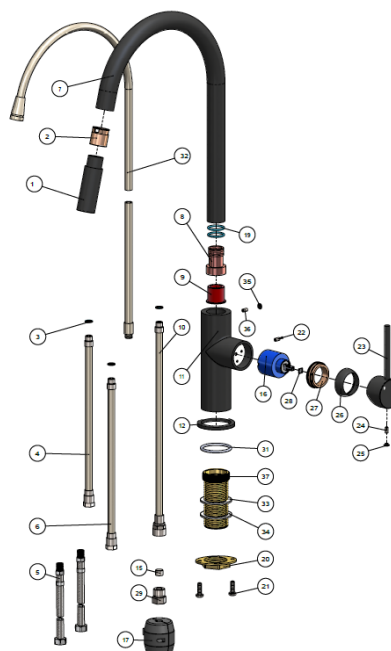

MK17

ROUND PULL OUT KITCHEN MIXER

meir®

HANDLE VARIANTS

Paddle:M=17PD

Pinless:MK17N

FEATURES

- Refer to the Meir website for warranty terms & conditions, and available finishes.
- Flow rate 5.5L p/m at 3 bar pressure.
- European components and cartridge
- Solid brass construction
- Pull out hand spout
- Box Weight 2.9 Kg

SPECIFICATIONS

TOLERANCES

FLOW RATE GRAPH

CREDENTIALS

- Watermark AS/NZS3718WMKA25013
- 5-star WELS rated
- 6 ltres p/minute
- WELS registration No: T36053

EXPLODED VIEW

No.	Part Name	QTY
1	Spray head	1
2	Plastic Sleeve	1
3	O-Ring	3
4	Welded Inlet Pipe	1
5	Flexible Hose	2
6	Welded Inlet Pipe	1
7	Spout	1
8	Connector	1
9	GSF-PPR-O	1
10	Welded Outlet Pipe	1
11	Body Shell	1
12	Base	1
15	Check Valve	1
16	Cartridge	1
17	Weight	1
19	O-Ring	2
20	Mounting Nut	1
21	Screw	1
22	Screw	1
23	Handle	1
24	Screw	1
25	Decorative Button	1
26	Decorative Cover	1
27	Compression Nut	1
28	Flat Washer	1
29	Connector	1
31	O-Ring	1
32	Pull-out Hose	1
33	Flat Washer	2
34	Flat Washer	1
35	Button	1
36	Screw	2
37	Threaded Tube	1