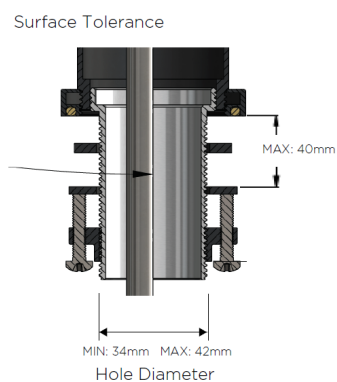

MK17

ROUND PULL OUT KITCHEN MIXER

meir®

HANDLE VARIANTS

Paddle:M=17PD

Pinless:MK17N

FEATURES

- Refer to the Meir website for warranty terms & conditions, and available finishes.
- Flow rate 5.5L p/m at 3 bar pressure.
- European components and cartridge
- Solid brass construction
- Pull out hand spout
- Box Weight 2.9 Kg

SPECIFICATIONS

TOLERANCES

FLOW RATE GRAPH

CREDENTIALS

- Watermark AS/NZS3718WMKA25013
- 5-star WELS rated
- 6 ltres p/minute
- WELS registration No: T36053

EXPLODED VIEW

No.	Part Name	QTY
1	Spray head	1
2	Plastic Sleeve	1
3	O-Ring	3
4	Welded Inlet Pipe	1
5	Flexible Hose	2
6	Welded Inlet Pipe	1
7	Spout	1
8	Connector	1
9	GSF-PPR-O	1
10	Welded Outlet Pipe	1
11	Body Shell	1
12	Base	1
15	Check Valve	1
16	Cartridge	1
17	Weight	1
19	O-Ring	2
20	Mounting Nut	1
21	Screw	1
22	Screw	1
23	Handle	1
24	Screw	1
25	Decorative Button	1
26	Decorative Cover	1
27	Compression Nut	1
28	Flat Washer	1
29	Connector	1
31	O-Ring	1
32	Pull-out Hose	1
33	Flat Washer	2
34	Flat Washer	1
35	Button	1
36	Screw	2
37	Threaded Tube	1