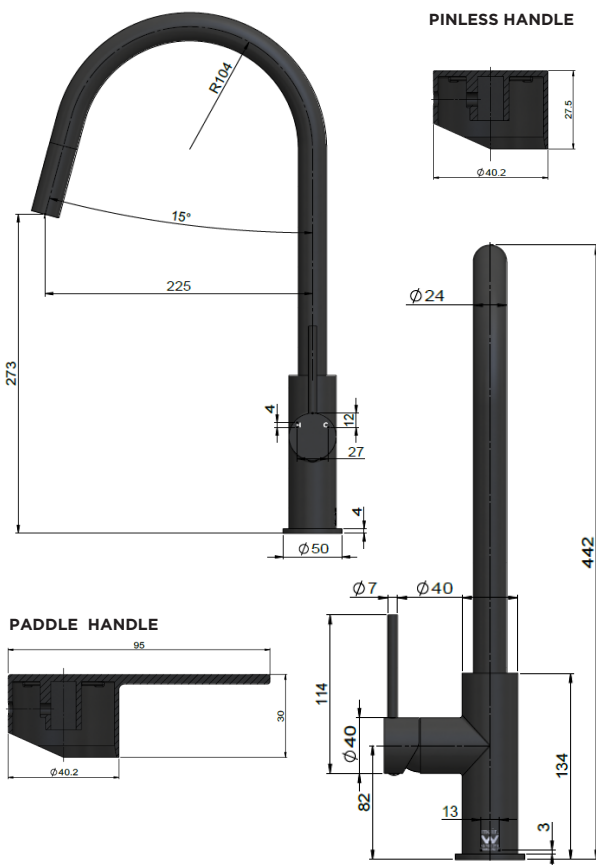

MK17

ROUND PULL OUT KITCHEN MIXER

meir®

HANDLE VARIANTS

Paddle:M=17PD

Pinless:MK17N

FEATURES

- Refer to the Meir website for warranty terms & conditions, and available finishes.
- Flow rate 5.5L p/m at 3 bar pressure.
- European components and cartridge
- Solid brass construction
- Pull out hand spout
- Box Weight 2.9 Kg

SPECIFICATIONS

TOLERANCES

FLOW RATE GRAPH

CREDENTIALS

- Watermark AS/NZS3718WMKA25013
- 5-star WELS rated
- 6 ltres p/minute
- WELS registration No: T36053

EXPLODED VIEW

No.	Part Name	QTY
1	Spray head	1
2	Plastic Sleeve	1
3	O-Ring	3
4	Welded Inlet Pipe	1
5	Flexible Hose	2
6	Welded Inlet Pipe	1
7	Spout	1
8	Connector	1
9	GSF-PPR-O	1
10	Welded Outlet Pipe	1
11	Body Shell	1
12	Base	1
15	Check Valve	1
16	Cartridge	1
17	Weight	1
19	O-Ring	2
20	Mounting Nut	1
21	Screw	1
22	Screw	1
23	Handle	1
24	Screw	1
25	Decorative Button	1
26	Decorative Cover	1
27	Compression Nut	1
28	Flat Washer	1
29	Connector	1
31	O-Ring	1
32	Pull-out Hose	1
33	Flat Washer	2
34	Flat Washer	1
35	Button	1
36	Screw	2
37	Threaded Tube	1