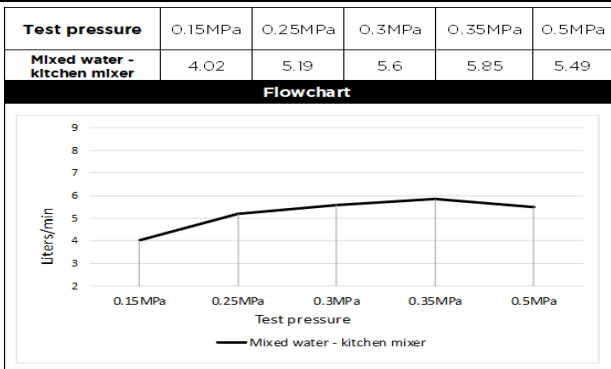

MK17

ROUND PULL OUT KITCHEN MIXER

meir®

HANDLE VARIANTS

Paddle:M=17PD

Pinless:MK17N

FEATURES

- Refer to the Meir website for warranty terms & conditions, and available finishes.
- Flow rate 5.5L p/m at 3 bar pressure.
- European components and cartridge
- Solid brass construction
- Pull out hand spout
- Box Weight 2.9 Kg

SPECIFICATIONS

TOLERANCES

FLOW RATE GRAPH

CREDENTIALS

- Watermark AS/NZS3718WMKA25013
- 5-star WELS rated
- 6 ltres p/minute
- WELS registration No: T36053

EXPLODED VIEW

No.	Part Name	QTY
1	Spray head	1
2	Plastic Sleeve	1
3	O-Ring	3
4	Welded Inlet Pipe	1
5	Flexible Hose	2
6	Welded Inlet Pipe	1
7	Spout	1
8	Connector	1
9	GSF-PPR-O	1
10	Welded Outlet Pipe	1
11	Body Shell	1
12	Base	1
15	Check Valve	1
16	Cartridge	1
17	Weight	1
19	O-Ring	2
20	Mounting Nut	1
21	Screw	1
22	Screw	1
23	Handle	1
24	Screw	1
25	Decorative Button	1
26	Decorative Cover	1
27	Compression Nut	1
28	Flat Washer	1
29	Connector	1
31	O-Ring	1
32	Pull-out Hose	1
33	Flat Washer	2
34	Flat Washer	1
35	Button	1
36	Screw	2
37	Threaded Tube	1