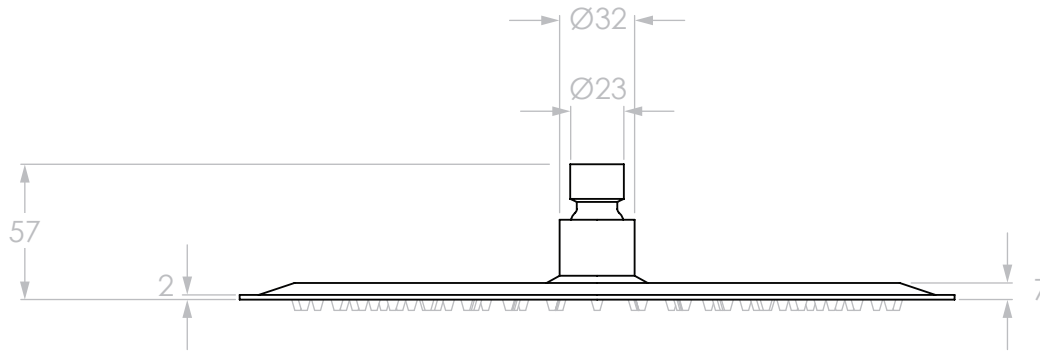

PRODUCT:	SOUL SHOWER ROSE
SIZE:	57H x 300D x 300W
TYPE:	SHOWER
VERSION: 02	DATE: 30/03/2023

CHROME  
 MATTE WHITE  
 MATTE BLACK  
 BRUSHED NICKEL  
 BRUSHED BRASS  
 BRUSHED COPPER

JTAPRSOUCP  
 JTAPRSOUWA  
 JTAPRSOUBK  
 JTAPRSOUNK  
 JTAPRSOUBB  
 JTAPRSOUBCO

**NOTES:**

ALL DIMENSIONS ARE NOMINAL AND SUBJECT TO CHANGE.  
 DO NOT DRILL OR ROUGH IN UNTIL YOU HAVE RECEIVED AND MEASURED YOUR PRODUCT.  
 ALL DIMENSIONS ARE IN MILLIMETRES.  
 DO NOT MEASURE FROM DRAWING.