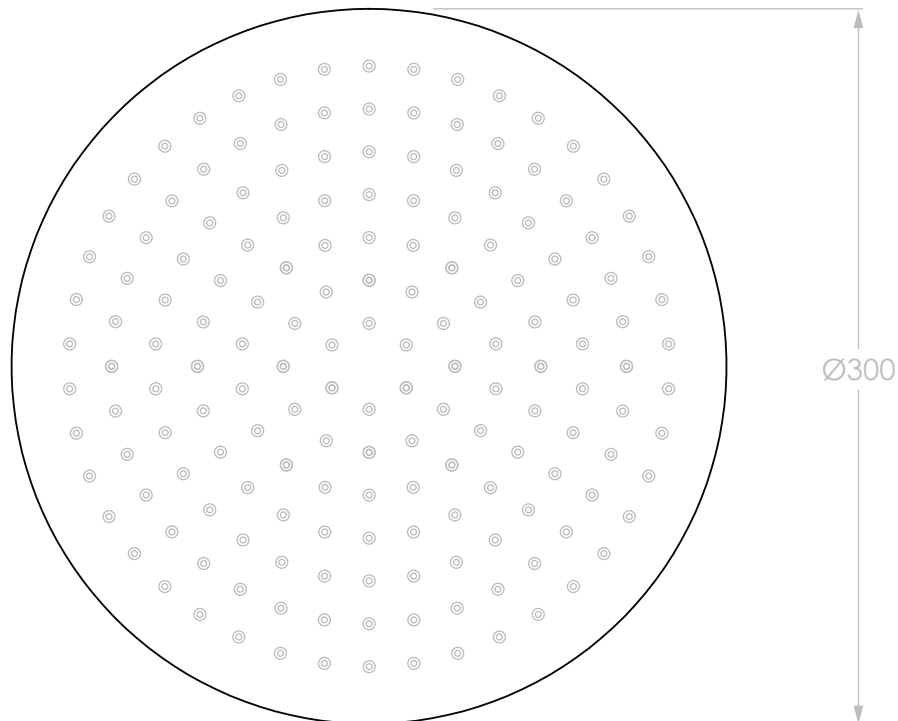

PRODUCT:	SOUL SHOWER ROSE
SIZE:	57H x 300D x 300W
TYPE:	SHOWER
VERSION: 02	DATE: 30/03/2023

CHROME  
 MATTE WHITE  
 MATTE BLACK  
 BRUSHED NICKEL  
 BRUSHED BRASS  
 BRUSHED COPPER

JTAPRSOUCP  
 JTAPRSOUWA  
 JTAPRSOUBK  
 JTAPRSOUNK  
 JTAPRSOUBB  
 JTAPRSOUBCO