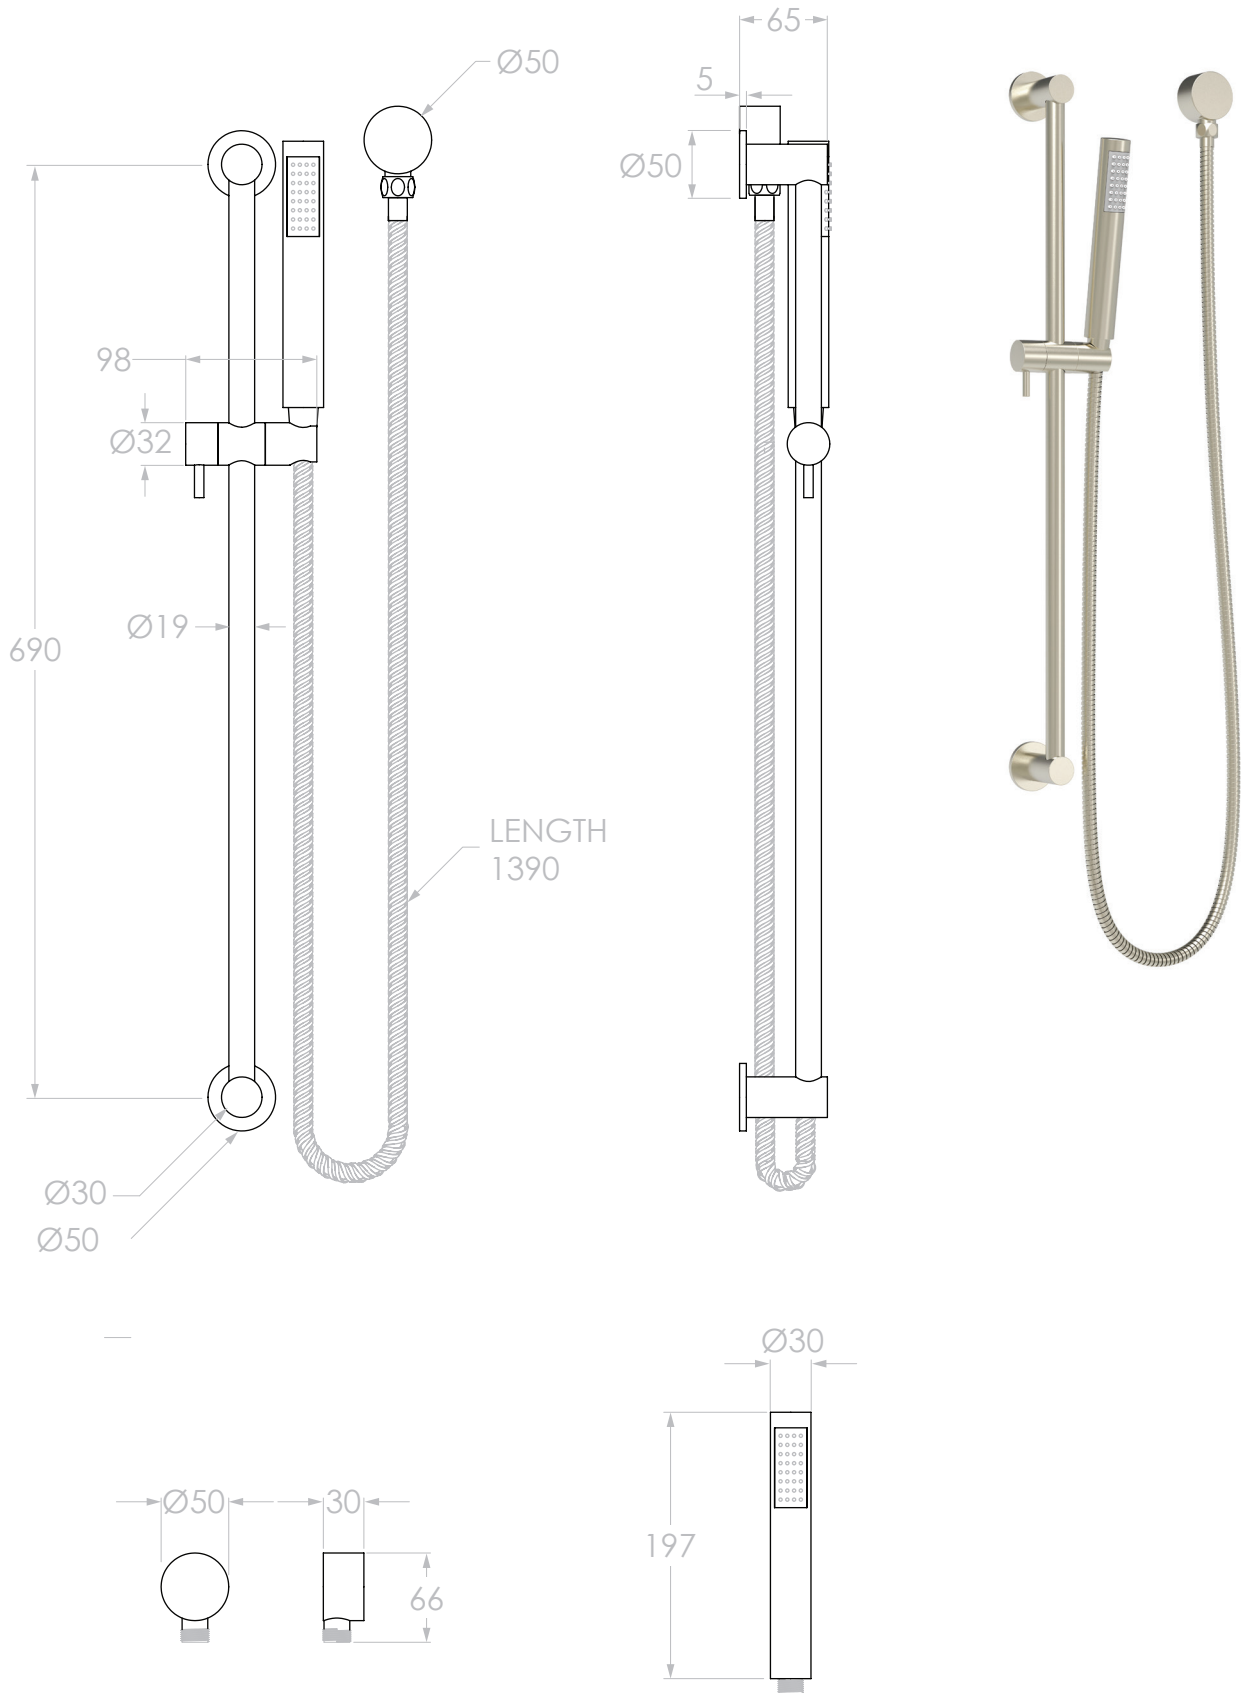

PRODUCT:	SOUL SLIMLINE HAND SHOWER ON RAIL
SIZE:	740H x 65D x 98W
TYPE:	SHOWER
VERSION: 02	DATE: 30/03/2023

CHROME
MATTE WHITE
MATTE BLACK
BRUSHED NICKEL
BRUSHED BRASS
BRUSHED COPPER

JTAPSRSETSOUCP
JTAPSRSETSOUWA
JTAPSRSETSOUBK
JTAPSRSETSOUNK
JTAPSRSETSOUBB
JTAPSRSETSOUBCO

NOTES:

ALL DIMENSIONS ARE NOMINAL AND SUBJECT TO CHANGE.
DO NOT DRILL OR ROUGH IN UNTIL YOU HAVE RECEIVED AND MEASURED YOUR PRODUCT.
ALL DIMENSIONS ARE IN MILLIMETRES.
DO NOT MEASURE FROM DRAWING.

WATER SUPPLY REQUIREMENTS: