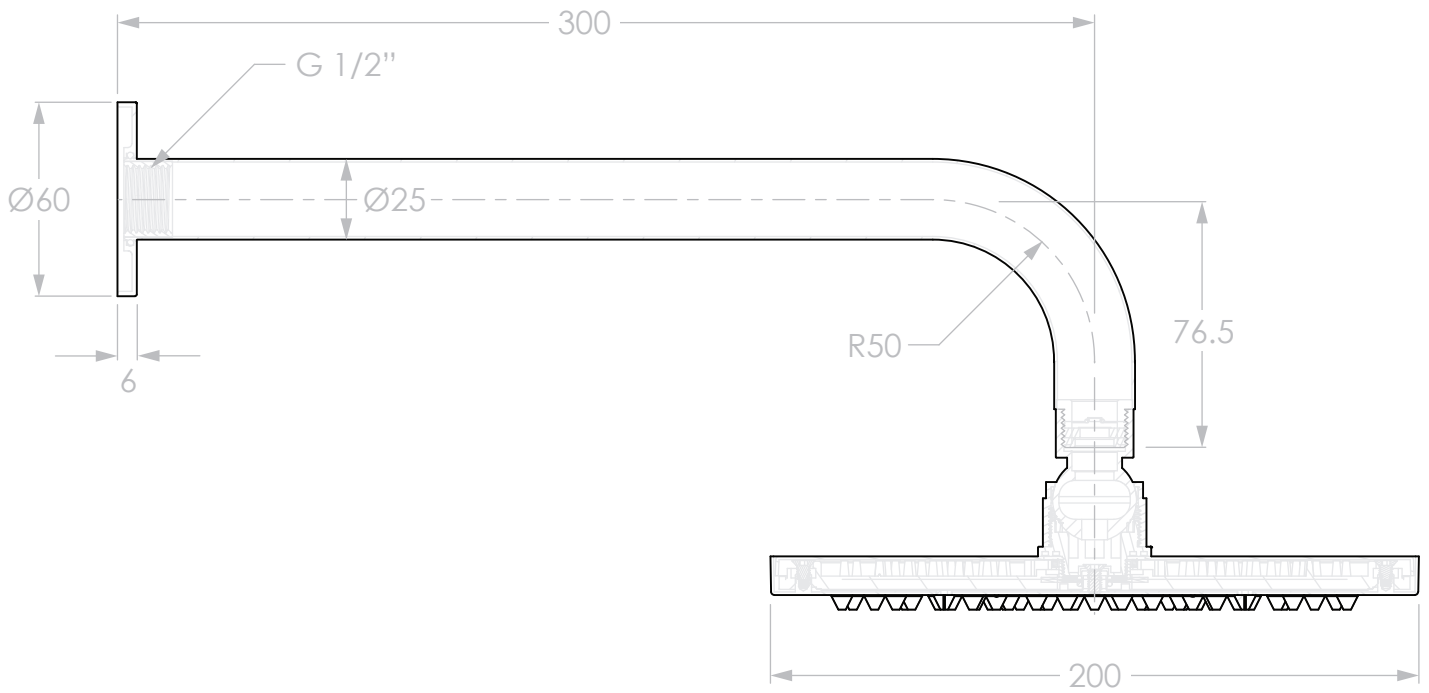

PRODUCT:	BLOOM SHOWER ROSE & ARM
SIZE:	81H x 400D x 300W
TYPE:	SHOWER
VERSION: 02	DATE: 03/04/2023

CHROME	JTAPSRASETBLMCP
MATTE BLACK (ELECTROPLATED)	JTAPSRASETBLMBK
BRUSHED NICKEL (PVD)	JTAPSRASETBLMNK
BRUSHED BRASS (PVD)	JTAPSRASETBLMBB
BRUSHED GUNMETAL (PVD)	JTAPSRASETBLMBGM

NOTES:

ALL DIMENSIONS ARE NOMINAL AND SUBJECT TO CHANGE.
 DO NOT DRILL OR ROUGH IN UNTIL YOU HAVE RECEIVED AND MEASURED YOUR PRODUCT.
 ALL DIMENSIONS ARE IN MILLIMETRES.
 DO NOT MEASURE FROM DRAWING.

WATER SUPPLY REQUIREMENTS: