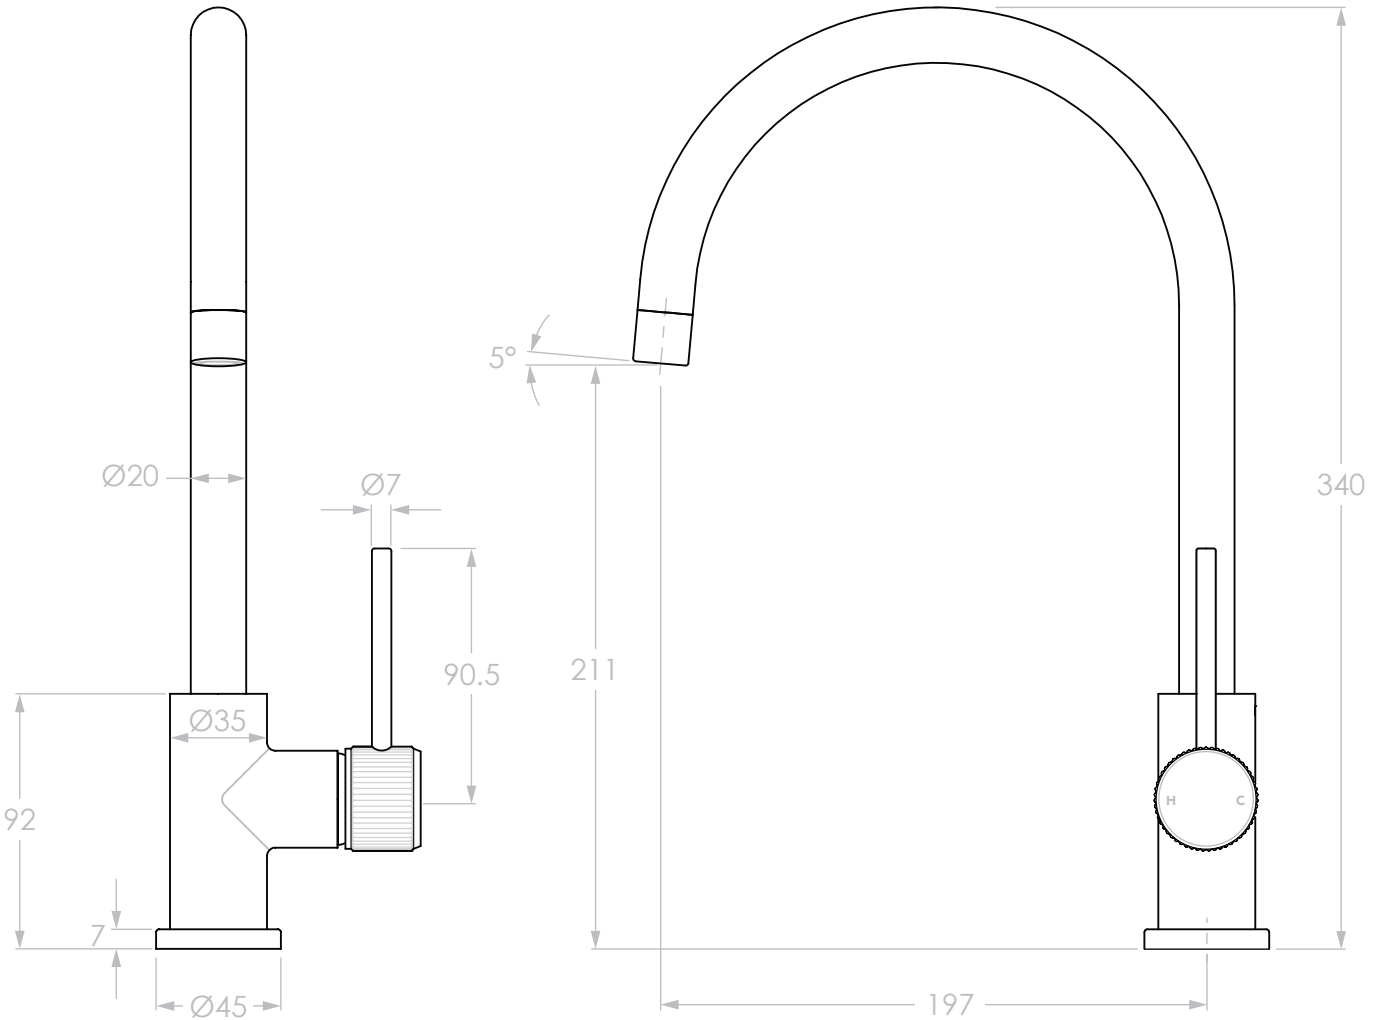

PRODUCT:	SOUL SINK MIXER
SIZE:	340H x 229D x 52W
TYPE:	SINK MIXER
VERSION: 02	DATE: 30/03/2023

CHROME (SOUL)
 MATTE WHITE (SOUL GROOVE)
 MATTE BLACK (SOUL GROOVE)
 BRUSHED NICKEL (SOUL GROOVE)
 BRUSHED BRASS (SOUL GROOVE)
 BRUSHED COPPER (SOUL GROOVE)

JTAPKSOUCP
 JTAPKSOUWA
 JTAPKSOUBA
 JTAPKSOUNK
 JTAPKSOUBB
 JTAPKSOUBCO

SOUL
(CHROME ONLY)

SOUL GROOVE

NOTES:

ALL DIMENSIONS ARE NOMINAL AND SUBJECT TO CHANGE.
 DO NOT DRILL OR ROUGH IN UNTIL YOU HAVE RECEIVED AND MEASURED YOUR PRODUCT.
 ALL DIMENSIONS ARE IN MILLIMETRES.
 DO NOT MEASURE FROM DRAWING.