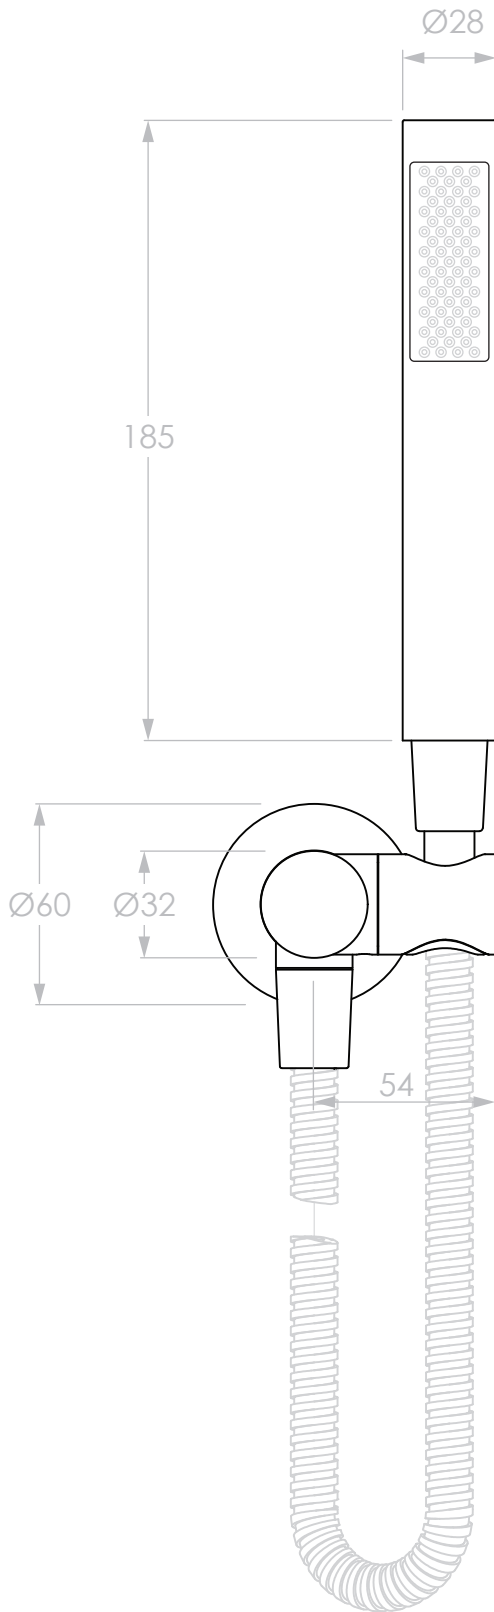

PRODUCT:	BLOOM HAND SHOWER
SIZE:	245H x 175D x 84W
TYPE:	SHOWER
VERSION: 02	DATE: 03/04/2023

CHROME
 MATTE BLACK (ELECTROPLATED)
 BRUSHED NICKEL (PVD)
 BRUSHED BRASS (PVD)
 BRUSHED GUNMETAL (PVD)

JTAPHSBLMCP
 JTAPHSBLMBK
 JTAPHSBLMKN
 JTAPHSBLMBB
 JTAPHSBLMBGM

NOTES:

ALL DIMENSIONS ARE NOMINAL AND SUBJECT TO CHANGE.
 DO NOT DRILL OR ROUGH IN UNTIL YOU HAVE RECEIVED AND MEASURED YOUR PRODUCT.
 ALL DIMENSIONS ARE IN MILLIMETRES.
 DO NOT MEASURE FROM DRAWING.

WATER SUPPLY REQUIREMENTS: