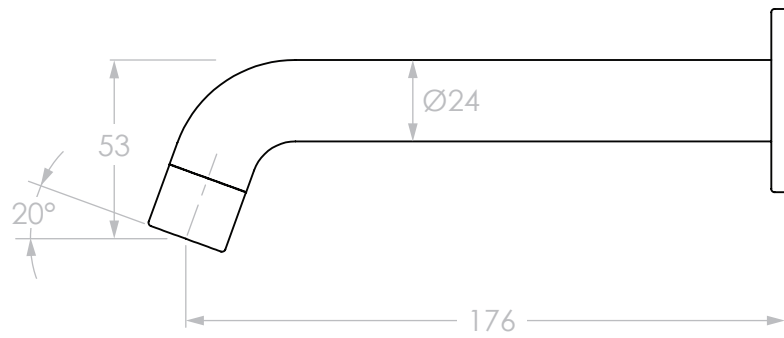

PRODUCT:	SOUL WALL SPOUT
SIZE:	80H x 188D x 54W
TYPE:	WALL SPOUT
VERSION: 02	DATE: 30/03/2023

CHROME
 MATTE WHITE
 MATTE BLACK
 BRUSHED NICKEL
 BRUSHED BRASS
 BRUSHED COPPER

JTAPBSSOUCP
 JTAPBSSOUWA
 JTAPBSSOUBA
 JTAPBSSOUNK
 JTAPBSSOUBB
 JTAPBSSOUBCO

NOTES:

ALL DIMENSIONS ARE NOMINAL AND SUBJECT TO CHANGE.
 DO NOT DRILL OR ROUGH IN UNTIL YOU HAVE RECEIVED AND MEASURED YOUR PRODUCT.
 ALL DIMENSIONS ARE IN MILLIMETRES.
 DO NOT MEASURE FROM DRAWING.

WATER SUPPLY REQUIREMENTS: