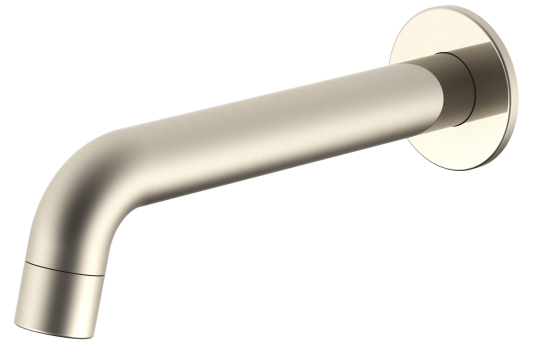

PRODUCT:	SOUL WALL SPOUT
SIZE:	80H x 188D x 54W
TYPE:	WALL SPOUT
VERSION: 02	DATE: 30/03/2023

CHROME
 MATTE WHITE
 MATTE BLACK
 BRUSHED NICKEL
 BRUSHED BRASS
 BRUSHED COPPER

JTAPBSSOUCP
 JTAPBSSOUWA
 JTAPBSSOUBA
 JTAPBSSOUNK
 JTAPBSSOUBB
 JTAPBSSOUBCO