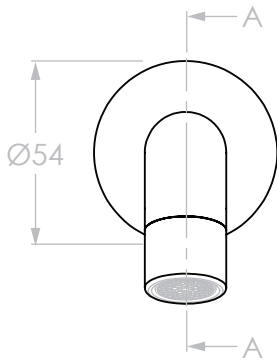

PRODUCT:	SOUL WALL SPOUT
SIZE:	80H x 188D x 54W
TYPE:	WALL SPOUT
VERSION: 02	DATE: 30/03/2023

CHROME
 MATTE WHITE
 MATTE BLACK
 BRUSHED NICKEL
 BRUSHED BRASS
 BRUSHED COPPER

JTAPBSSOUCP
 JTAPBSSOUWA
 JTAPBSSOUBA
 JTAPBSSOUNK
 JTAPBSSOUBB
 JTAPBSSOUBCO

NOTES:

ALL DIMENSIONS ARE NOMINAL AND SUBJECT TO CHANGE.
 DO NOT DRILL OR ROUGH IN UNTIL YOU HAVE RECEIVED AND MEASURED YOUR PRODUCT.
 ALL DIMENSIONS ARE IN MILLIMETRES.
 DO NOT MEASURE FROM DRAWING.

WATER SUPPLY REQUIREMENTS: