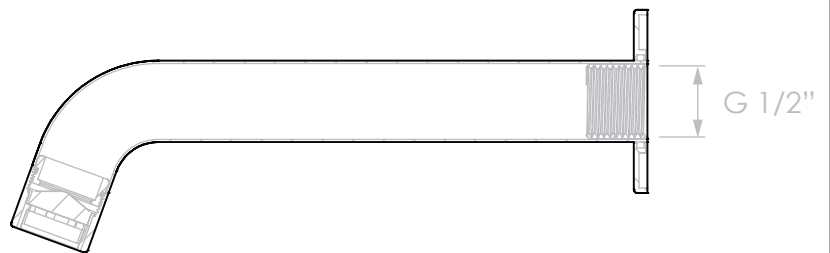

PRODUCT:	SOUL WALL SPOUT
SIZE:	80H x 188D x 54W
TYPE:	WALL SPOUT
VERSION: 02	DATE: 30/03/2023

CHROME
 MATTE WHITE
 MATTE BLACK
 BRUSHED NICKEL
 BRUSHED BRASS
 BRUSHED COPPER

JTAPBSSOUCP
 JTAPBSSOUWA
 JTAPBSSOUBA
 JTAPBSSOUNK
 JTAPBSSOUBB
 JTAPBSSOUBCO

NOTES:

ALL DIMENSIONS ARE NOMINAL AND SUBJECT TO CHANGE.
 DO NOT DRILL OR ROUGH IN UNTIL YOU HAVE RECEIVED AND MEASURED YOUR PRODUCT.
 ALL DIMENSIONS ARE IN MILLIMETRES.
 DO NOT MEASURE FROM DRAWING.

WATER SUPPLY REQUIREMENTS: