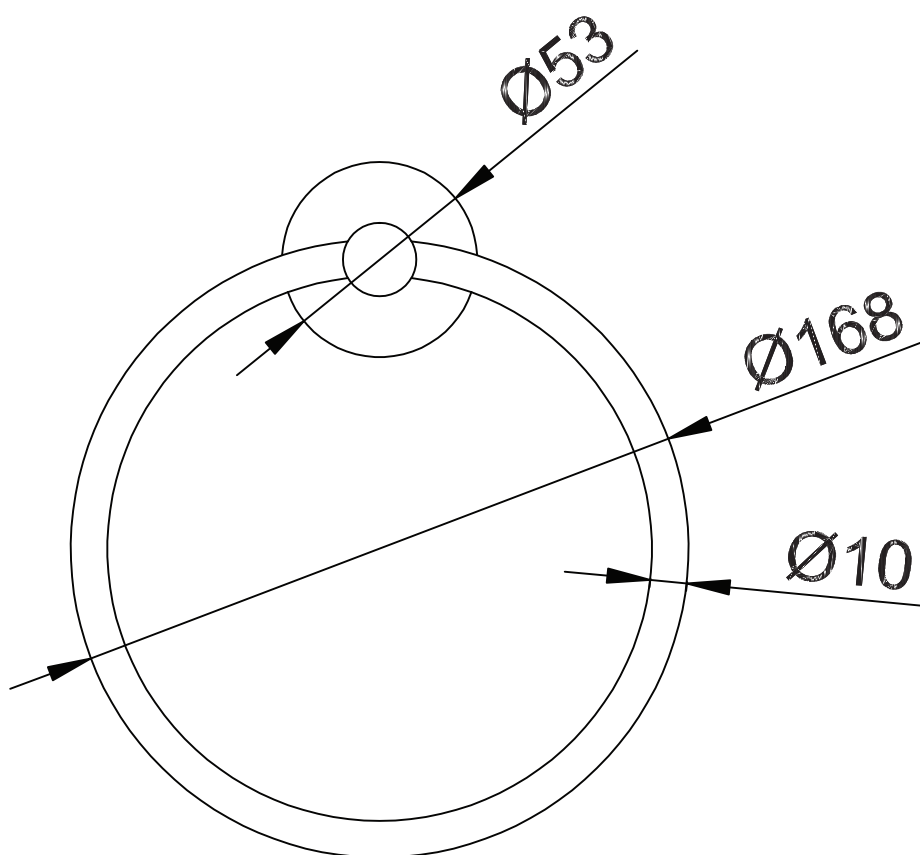

SPECIFICATIONS

SOUL TOWEL RING

Adp

- JACCSOUTRCP (Chrome)
- JACCSOUTRBK (Matte Black)
- JACCSOUTRNBK (Brushed Nickel)
- JACCSOUTRBB (Brushed Brass)
- JACCSOUTRWH (Matte White)
- JACCSOUTRBCO (Brushed Copper)