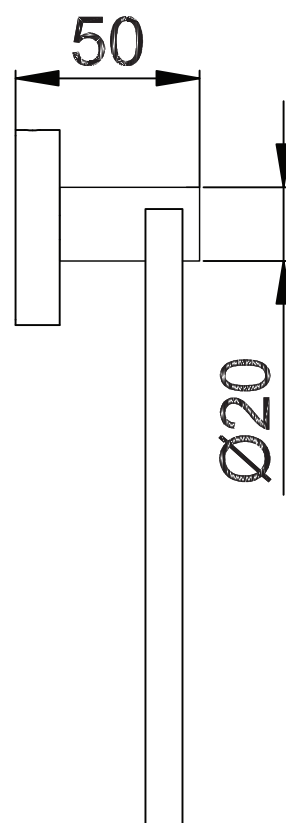

SPECIFICATIONS

SOUL TOWEL RING

Adp

- JACCSOUTRCP (Chrome)
- JACCSOUTRBK (Matte Black)
- JACCSOUTRNBK (Brushed Nickel)
- JACCSOUTRBB (Brushed Brass)
- JACCSOUTRWH (Matte White)
- JACCSOUTRBCO (Brushed Copper)