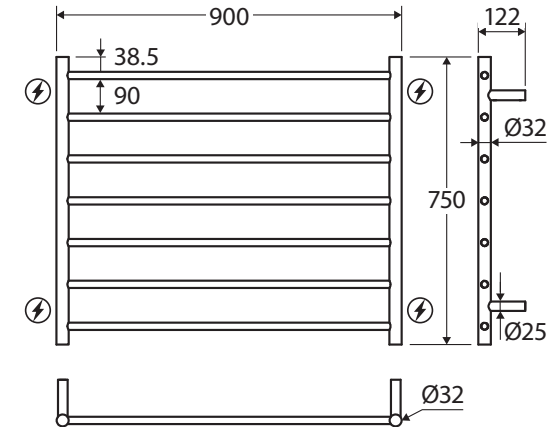

Isabella

HEATED TOWEL RAIL, 900 x 750 MM

Features

- Designed for use in bathrooms
- Heat transfer dries towels faster and more evenly keeping them fresh
- 7 bar ladder rails
- Concealed (hard-wired) or exposed (plug-in) installation
- Wiring position available at any of the 4 mounting points
- Includes 1.5 metre white power cord
- Surface temperature between 45°C and 50°C
- Made from 304 stainless steel

230V | 115W | IP55 RATING
SAA Approved

⚡ Wiring Positions

Available in

Chrome
8279075

Powder Coated
Matte Black
8279075MB

Cleaning & Care

- Regularly clean with mild soapy water using a microfibre cloth.
- In highly polluted or coastal locations, we recommend cleaning 2-3 times per week.
- Do not use harsh detergents, bleach, cream cleaners or citrus based cleaners. These substances are abrasive and will damage the surface.
- Do not use undue pressure and wipe in one direction only

While we aim to ensure specifications are correct at the time of publication, Fienza reserves the right to make modifications without prior notice. Physical colour may vary from image shown. All measurements are shown in millimetres. Always use physical product measurements for mark-ups and roughing-in as the technical drawing may differ from actual product received.