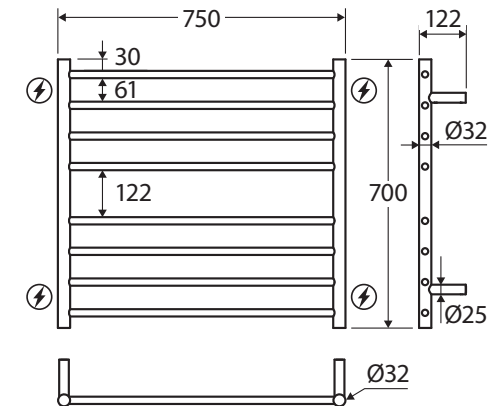

Isabella

HEATED TOWEL RAIL, 750 x 700 MM

Features

- Designed for use in bathrooms
- Heat transfer dries towels faster and more evenly keeping them fresh
- 8 bar ladder rails
- Concealed (hard-wired) or exposed (plug-in) installation
- Wiring position available at any of the 4 mounting points
- Includes 1.5 metre white power cord
- Surface temperature between 45°C and 50°C
- Made from 304 stainless steel

230V | 115W | IP55 RATING
SAA Approved

⚡ Wiring Positions