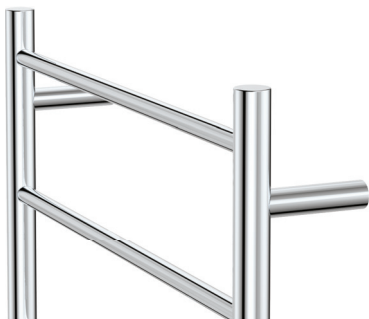

Isabella

HEATED TOWEL RAIL, 600 x 550 MM

Features

- Designed for use in bathrooms
- Heat transfer dries towels faster and more evenly keeping them fresh
- 4 bar ladder rails
- Concealed (hard-wired) or exposed (plug-in) installation
- Wiring position available at any of the 4 mounting points
- Includes 1.5 metre white power cord
- Surface temperature between 45°C and 50°C
- Made from 304 stainless steel

230V | 50W | IP55 RATING
SAA Approved

⚡ Wiring Positions

Available in

Chrome
8276055

Cleaning & Care

- Regularly clean with mild soapy water using a microfibre cloth.
- In highly polluted or coastal locations, we recommend cleaning 2-3 times per week.
- Do not use harsh detergents, bleach, cream cleaners or citrus based cleaners. These substances are abrasive and will damage the surface.
- Do not use undue pressure and wipe in one direction only

While we aim to ensure specifications are correct at the time of publication, Fienza reserves the right to make modifications without prior notice. Physical colour may vary from image shown. All measurements are shown in millimetres. Always use physical product measurements for mark-ups and roughing-in as the technical drawing may differ from actual product received.