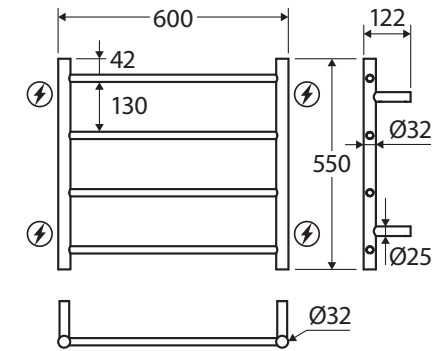

Isabella

HEATED TOWEL RAIL, 600 x 550 MM

Features

- Designed for use in bathrooms
- Heat transfer dries towels faster and more evenly keeping them fresh
- 4 bar ladder rails
- Concealed (hard-wired) or exposed (plug-in) installation
- Wiring position available at any of the 4 mounting points
- Includes 1.5 metre white power cord
- Surface temperature between 45°C and 50°C
- Made from 304 stainless steel

230V | 50W | IP55 RATING
SAA Approved

⚡ Wiring Positions

Available in

Chrome
8276055

Cleaning & Care

- Regularly clean with mild soapy water using a microfibre cloth.
- In highly polluted or coastal locations, we recommend cleaning 2-3 times per week.
- Do not use harsh detergents, bleach, cream cleaners or citrus based cleaners. These substances are abrasive and will damage the surface.
- Do not use undue pressure and wipe in one direction only

While we aim to ensure specifications are correct at the time of publication, Fienza reserves the right to make modifications without prior notice. Physical colour may vary from image shown. All measurements are shown in millimetres. Always use physical product measurements for mark-ups and roughing-in as the technical drawing may differ from actual product received.