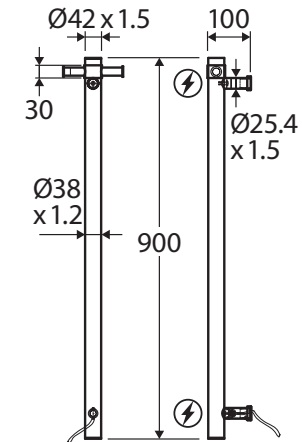

Isabella

VERTICAL HEATED TOWEL RAIL, 100 x 900 MM

Features

- Designed for use in bathrooms
- Heat transfer dries towels faster and more evenly keeping them fresh
- One vertical rail
- Optional hook accessory included
- Concealed (hard-wired) or exposed (plug-in) installation
- Wiring position available at both mounting points
- Surface temperature between 45°C and 50°C
- Made from 304 stainless steel

230V | 27W | IP55 RATING
SAA Approved

⚡ Wiring Positions

Supplied as single rail only. Image for illustrative purposes.

Available in

Electroplated
Chrome
827900

Powder Coated
Matte Black
827900MB

Powder Coated
Matte white
827900MW

While we aim to ensure specifications are correct at the time of publication, Fienza reserves the right to make modifications without prior notice. Physical colour may vary from image shown. All measurements are shown in millimetres. Always use physical product measurements for mark-ups and roughing-in as the technical drawing may differ from actual product received.