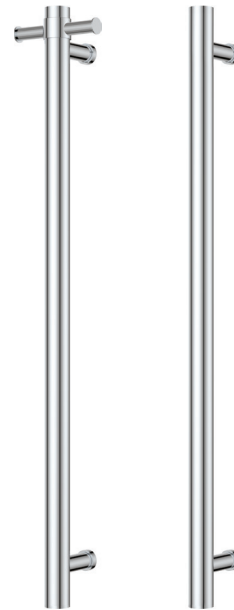

Isabella

VERTICAL HEATED TOWEL RAIL, 100 x 900 MM

Features

- Designed for use in bathrooms
- Heat transfer dries towels faster and more evenly keeping them fresh
- One vertical rail
- Optional hook accessory included
- Concealed (hard-wired) or exposed (plug-in) installation
- Wiring position available at both mounting points
- Surface temperature between 45°C and 50°C
- Made from 304 stainless steel

230V | 27W | IP55 RATING
SAA Approved

⚡ Wiring Positions

Supplied as single rail only. Image for illustrative purposes.

Available in

Electroplated
Chrome
827900

Powder Coated
Matte Black
827900MB

Powder Coated
Matte white
827900MW

PVD Brushed Nickel
827900BN

PVD Gun Metal
827900GM

PVD Urban Brass
827900UB

Cleaning & Care

- Regularly clean with mild soapy water using a microfibre cloth.
- In highly polluted or coastal locations, we recommend cleaning 2-3 times per week.
- Do not use harsh detergents, bleach, cream cleaners or citrus based cleaners. These substances are abrasive and will damage the surface.
- Do not use undue pressure and wipe in one direction only