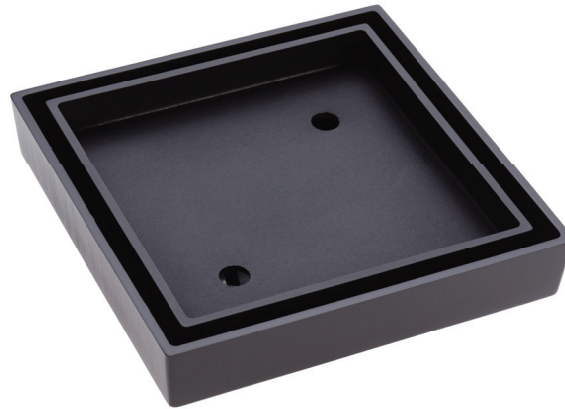

Square TILE BED FLOOR WASTE

Features

- 88 mm outlet
- Made from solid brass
- Electroplated finish

Available in

Matte Black
TIW85MBK

Cleaning & Care

- Regularly clean with mild soapy water using a microfibre cloth.
- In highly polluted or coastal locations, we recommend cleaning 2-3 times per week.
- Do not use harsh detergents, bleach, cream cleaners or citrus based cleaners. These substances are abrasive and will damage the surface.
- Do not use undue pressure and wipe in one direction only.