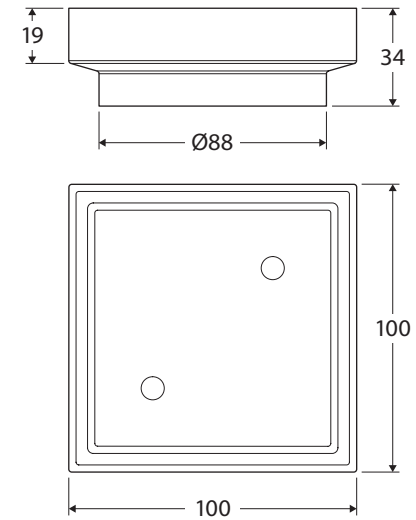

Square TILE BED FLOOR WASTE

Features

- 88 mm outlet
- Made from solid brass
- Electroplated finish

Available in

Matte Black
TIW85MBK

Cleaning & Care

- Regularly clean with mild soapy water using a microfibre cloth.
- In highly polluted or coastal locations, we recommend cleaning 2-3 times per week.
- Do not use harsh detergents, bleach, cream cleaners or citrus based cleaners. These substances are abrasive and will damage the surface.
- Do not use undue pressure and wipe in one direction only.

While we aim to ensure specifications are correct at the time of publication, Fienza reserves the right to make modifications without prior notice. Physical colour may vary from image shown. All measurements are shown in millimetres. Always use physical product measurements for mark-ups and roughing-in as the technical drawing may differ from actual product received.