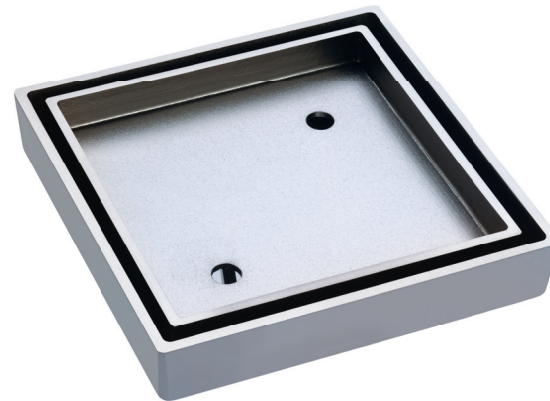

Square TILE BED FLOOR WASTE

Features

- 75 mm outlet
- Made from solid brass
- Electroplated finishes

Available in

Chrome
GD329

Matte Black
GD329B

Brushed Nickel
GD329BN

Gun Metal
GD329GM