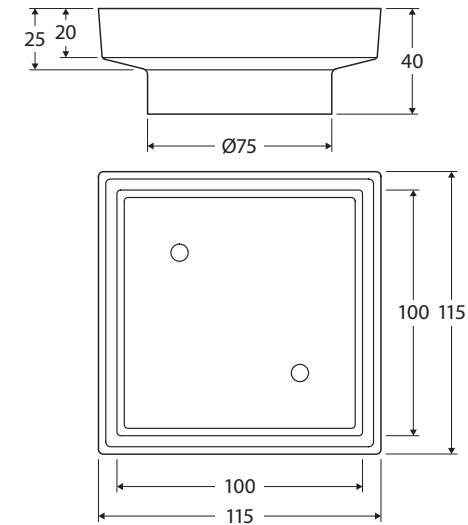

Square TILE BED FLOOR WASTE

Features

- 75 mm outlet
- Made from solid brass
- Electroplated finishes

Available in

Chrome
GD329

Matte Black
GD329B

Brushed Nickel
GD329BN

Gun Metal
GD329GM

While we aim to ensure specifications are correct at the time of publication, Fienza reserves the right to make modifications without prior notice. Physical colour may vary from image shown. All measurements are shown in millimetres. Always use physical product measurements for mark-ups and roughing-in as the technical drawing may differ from actual product received.