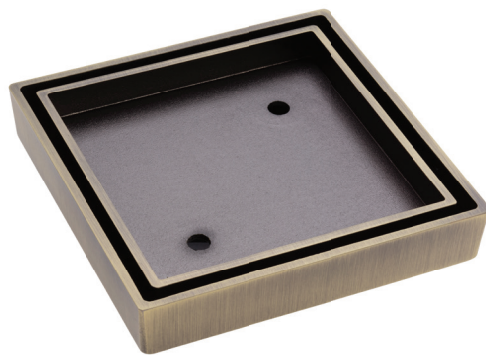

Square TILE BED FLOOR WASTE

Features

- 75 mm outlet
- Made from solid brass
- Electroplated finishes

Available in

Chrome
GD329

Matte Black
GD329B

Brushed Nickel
GD329BN

Gun Metal
GD329GM