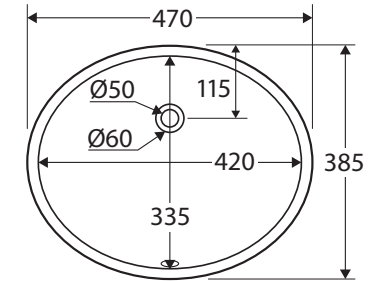

Karmen

UNDERMOUNT BASIN

Features

- Gloss white finish
- Vitreous china
- No tap hole
- Integrated overflow at front of bowl with chrome ring included
- Requires 32 mm overflow waste (not included)
- Not suitable for use with 12 o'clock tap hole position
- Capacity: 9 litres

While we aim to ensure specifications are correct at the time of publication, Fienza reserves the right to make modifications without prior notice. Physical colour may vary from image shown. All measurements are shown in millimetres. For ceramic products, please allow +/- 10 mm tolerance for manufacturing variance. Always use physical product measurements for mark-ups and roughing-in as the technical drawing may differ from actual product received.