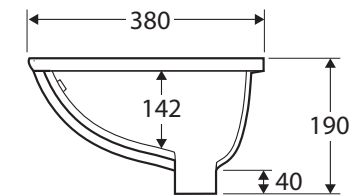

Karmen

UNDERMOUNT BASIN

Features

- Gloss white finish
- Vitreous china
- No tap hole
- Integrated overflow at front of bowl with chrome ring included
- Requires 32 mm overflow waste (not included)
- Not suitable for use with 12 o'clock tap hole position
- Capacity: 9 litres

While we aim to ensure specifications are correct at the time of publication, Fienza reserves the right to make modifications without prior notice. Physical colour may vary from image shown. All measurements are shown in millimetres. For ceramic products, please allow +/- 10 mm tolerance for manufacturing variance. Always use physical product measurements for mark-ups and roughing-in as the technical drawing may differ from actual product received.