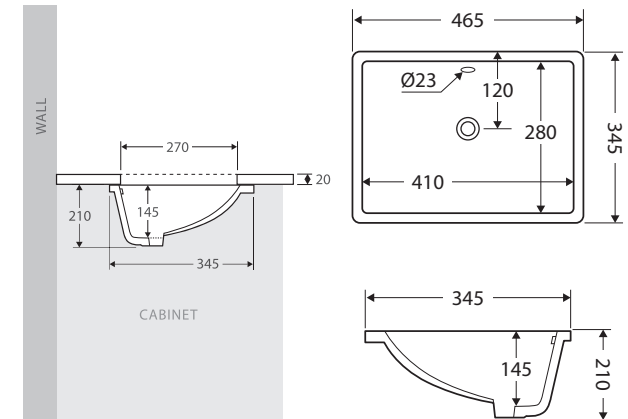

Sarah

UNDERMOUNT BASIN

Features

- Gloss white finish
- Vitreous china
- Integrated overflow with chrome ring included
- Requires 32 mm overflow waste (not included)
- Capacity: 9 litres

Available in

Gloss White
TR4070

While we aim to ensure specifications are correct at the time of publication, Fienza reserves the right to make modifications without prior notice. Physical colour may vary from image shown. All measurements are shown in millimetres. For ceramic products, please allow +/- 10 mm tolerance for manufacturing variance. Always use physical product measurements for mark-ups and roughing-in as the technical drawing may differ from actual product received.