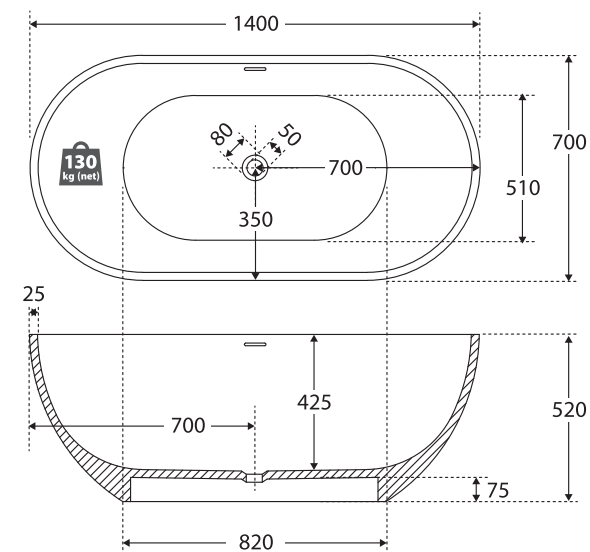

Nero

CAST STONE SOLID SURFACE BATH, 1400MM

Features

- Opulent wide width
- Freestanding style
- Easy to clean
- Includes overflow
- Chrome waste included with bath
- Capacity: 245L
- Net weight: 130kg
- Gross weight: 170kg

Installation Warning: Floor preparation may be required for off-centre waste positions. Please discuss with your builder/plumber before tiling and waterproofing your bathroom.

Available in

Matte White
ST12-1400

While we aim to ensure specifications are correct at the time of publication, Fienza reserves the right to make modifications without prior notice. Physical colour may vary from image shown. All measurements are shown in millimetres. Always use physical product measurements for mark-ups and roughing-in as the technical drawing may differ from actual product received.