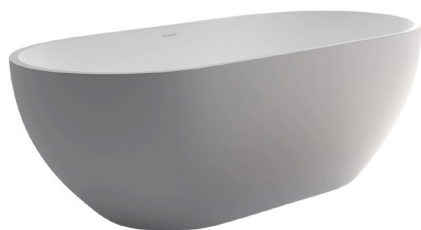

Nero

CAST STONE SOLID SURFACE BATH, 1400MM

Features

- Opulent wide width
- Freestanding style
- Easy to clean
- Includes overflow
- Chrome waste included with bath
- Capacity: 245L
- Net weight: 130kg
- Gross weight: 170kg

Installation Warning: Floor preparation may be required for off-centre waste positions. Please discuss with your builder/plumber before tiling and waterproofing your bathroom.

Available in

Matte White
ST12-1400