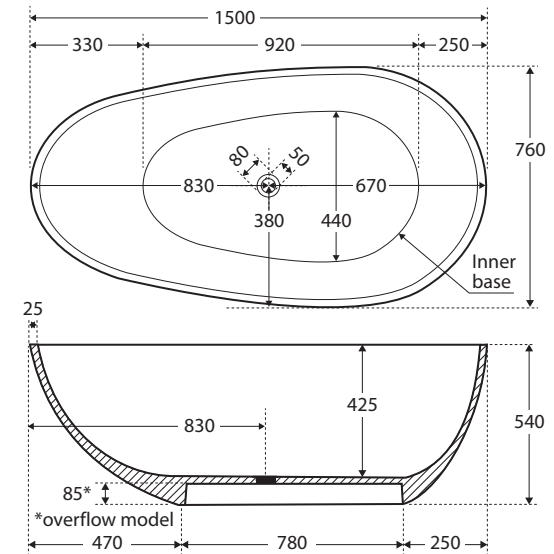

Bahama

CAST STONE
SOLID SURFACE
BATH, 1500MM

Features

- Captivating asymmetrical design, freestanding style
- Includes overflow
- Chrome waste included with bath
- Net weight: 120kg
- Gross weight: 160kg

Installation Warning: Floor preparation may be required for off-centre waste positions. Please discuss with your builder/plumber before tiling and waterproofing your bathroom.

Available in

Matte White
ST03-1500

While we aim to ensure specifications are correct at the time of publication, Fienza reserves the right to make modifications without prior notice. Physical colour may vary from image shown. All measurements are shown in millimetres. Always use physical product measurements for mark-ups and roughing-in as the technical drawing may differ from actual product received.