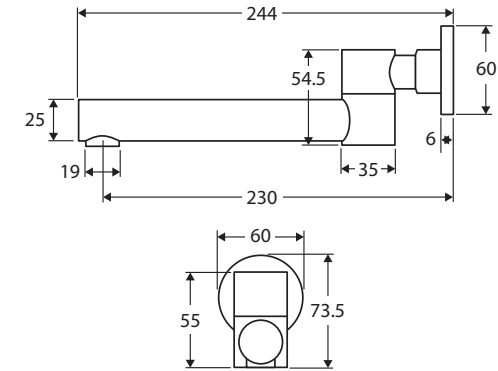

Michelle

SWIVEL BATH OUTLET

Features

- Swivel function
- Wall mounted
- Fitted with aerator
- Made from solid brass
- Female 1/2" BSPP inlet
- WELS rating not required

Available in

Polished
Chrome

SP8021SWIVEL

While we aim to ensure specifications are correct at the time of publication, Fienza reserves the right to make modifications without prior notice. Physical colour may vary from image shown. All measurements are shown in millimetres. Always use physical product measurements for mark-ups and roughing-in as the technical drawing may differ from actual product received.