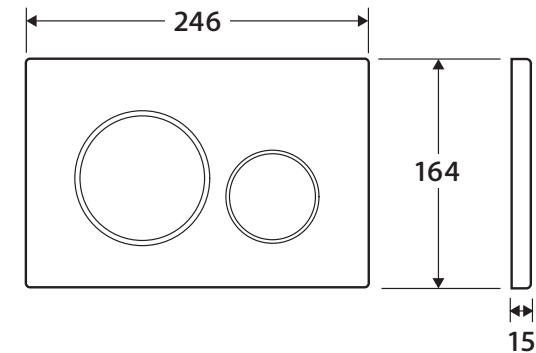

Geberit

SIGMA 20 FLUSH BUTTONS

Features

- For use with Geberit cisterns only
- ABS construction
(SIG-20BSS Stainless Steel construction)

Available in

		
Chrome with Matte Chrome Trim SIG20-C	Matte Chrome with Chrome Trim SIG20-S	Brushed Steel with Chrome Trim SIG20-BSS
		
Matte White with White Trim SIG20-WH	Matte Black with Chrome Trim SIG20-MB	Matte Black with Black Trim SIG20-BL

While we aim to ensure specifications are correct at the time of publication, Fienza reserves the right to make modifications without prior notice. Physical colour may vary from image shown. All measurements are shown in millimetres. Always use physical product measurements for mark-ups and roughing-in as the technical drawing may differ from actual product received.