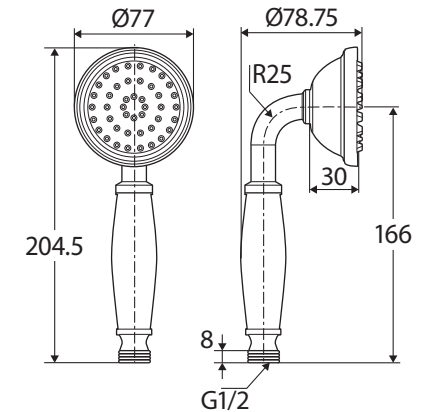

Lillian HAND PIECE

Features

- Single water-flow setting
- Made from solid brass
- Suits LILLIAN Rail Shower (444114)
- **WELS 3 Star rated, 9L/min**

*Modern
Vintage*
COLLECTION

Available in

Chrome
MSH114

Brushed Nickel
MSH114BN

While we aim to ensure specifications are correct at the time of publication, Fienza reserves the right to make modifications without prior notice. Physical colour may vary from image shown. All measurements are shown in millimetres. Always use physical product measurements for mark-ups and roughing-in as the technical drawing may differ from actual product received.