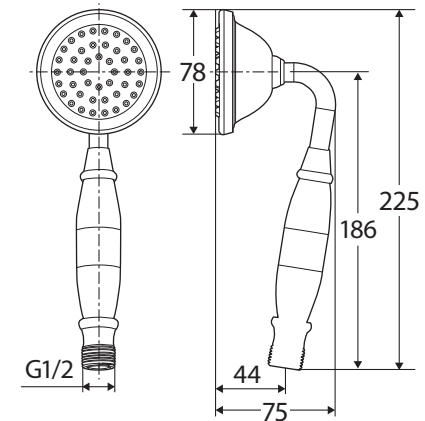

# Lillian HAND PIECE

## Features

- Single water-flow setting
- Made from solid brass
- Suits LILLIAN Twin Shower (455114)
- **WELS 3 Star rated, 9L/min**

*Modern  
Vintage*  
COLLECTION

While we aim to ensure specifications are correct at the time of publication, Fienza reserves the right to make modifications without prior notice. Physical colour may vary from image shown. All measurements are shown in millimetres. Always use physical product measurements for mark-ups and roughing-in as the technical drawing may differ from actual product received.