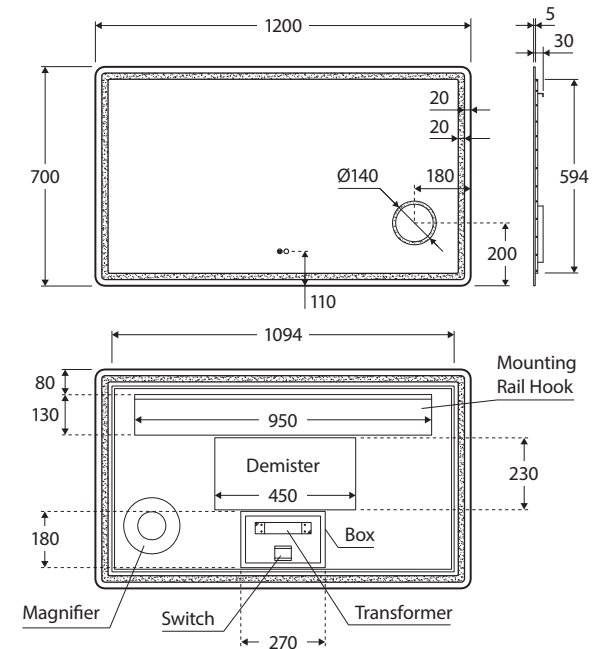

Deejay LED MIRROR 1200MM

Features

- Built-in circular magnifying mirror with 3x magnification
- Adjustable colour temperature (6000, 4000 or 3000K)
- Built-in demister
- Illuminating touch sensors for light and demister
- 5 mm thick glass mirror with inset illuminated border
- Copper-free to prevent corrosion
- Includes wall mounting screws and anchor plugs
- Supplied in extra strong packaging for added protection
- 220-240V AC 50/60Hz
- IP44 rating
- SAA approved

Installation

Mirror must be installed by a licensed electrician in accordance with local regulations.

While we aim to ensure specifications are correct at the time of publication, Fienza reserves the right to make modifications without prior notice. Physical colour may vary from image shown. All measurements are shown in millimetres. Always use physical product measurements for mark-ups and roughing-in as the technical drawing may differ from actual product received.