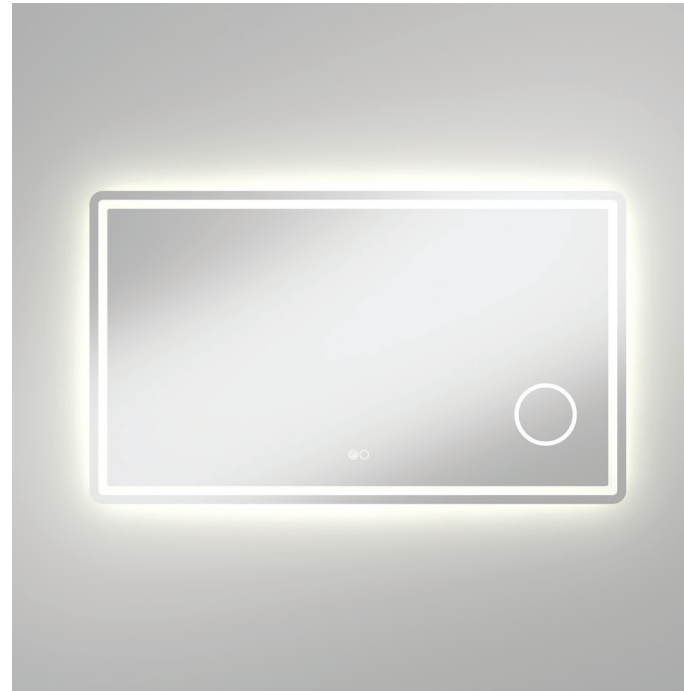

Deejay LED MIRROR 1200MM

Features

- Built-in circular magnifying mirror with 3x magnification
- Adjustable colour temperature (6000, 4000 or 3000K)
- Built-in demister
- Illuminating touch sensors for light and demister
- 5 mm thick glass mirror with inset illuminated border
- Copper-free to prevent corrosion
- Includes wall mounting screws and anchor plugs
- Supplied in extra strong packaging for added protection
- 220-240V AC 50/60Hz
- IP44 rating
- SAA approved

Available in

1200W x 700H mm

LED04-120

Adjustable Colour Temperature

Cleaning & Care

For best results, clean mirrors with a combination of 30% methylated spirits to 70% water and a soft, non-abrasive cloth designed for use on glass surfaces.