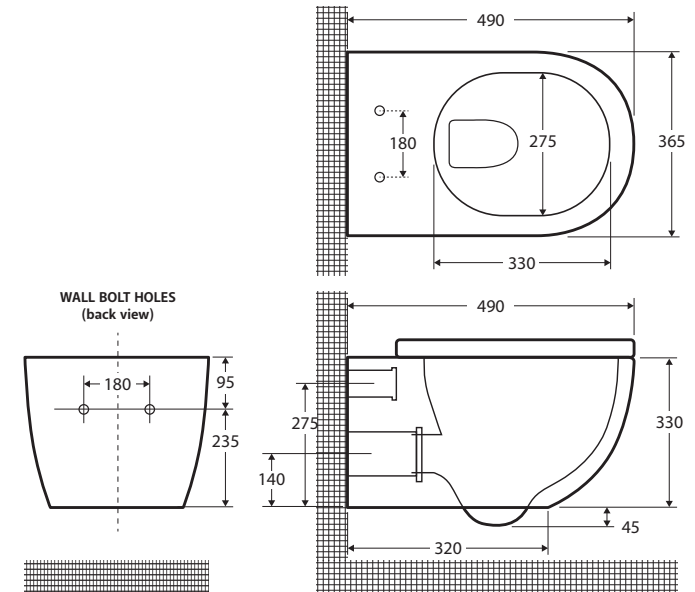

Koko Gloss White WALL-HUNG TOILET

Features

- Rimless hygienic flush
- Gloss white finish
- Concealed pan for easy cleaning
- UF quick release, soft close seat
- Available as P-Trap only
- Stainless steel hinges
- Includes wall mounting screws
- **WELS 4 Star rated, 4.5L/3.2L (3.5L average flush) when used with R&T cistern**

Cistern and flush buttons required (sold separately)

Available in

P-Trap
Pan & Seat
K2376W-PS

Cleaning & Care

- The toilet seat may be removed for cleaning - depress the quick release buttons and lift up.
- Clean only with a soft cloth or sponge using warm water and mild soap or detergent. Do not use any abrasive cleaning materials.
- Do not use any solvents or corrosive liquids.
- Note that use of clip-on deodorisers will affect flushing performance on rimless suites.

While we aim to ensure specifications are correct at the time of publication, Fienza reserves the right to make modifications without prior notice. Physical colour may vary from image shown. All measurements are shown in millimetres. For ceramic products, please allow +/- 10 mm tolerance for manufacturing variance. Always use physical product measurements for mark-ups and roughing-in as the technical drawing may differ from actual product received.