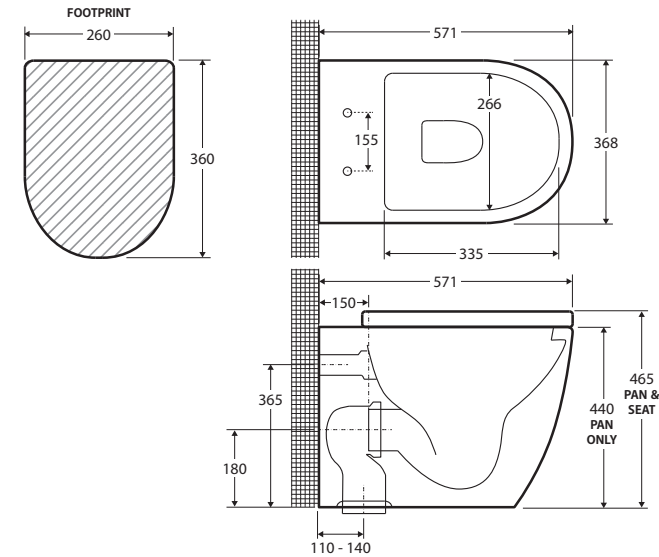

Alix

WALL-FACED TOILET

Features

- Can be installed for AS1428.1 Ambulant compliance
- Rimless hygienic flush
- Extra height pan
- Concealed pan for easy cleaning
- UF quick release, soft close seat
- Can be installed as P-Trap or S-Trap
- Stainless steel hinges
- Floor mounting screws included
- **WELS 4 Star rated, 4.6L/3L (3.4L average flush) when used with R&T cistern**

*Cistern and flush buttons required (sold separately)

Available in

P-Trap
Pan & Seat
K025-PS

S-Trap
Pan & Seat
K025A-PS

Cleaning & Care

- The toilet seat may be removed for cleaning - depress the quick release buttons and lift up.
- Clean only with a soft cloth or sponge using warm water and mild soap or detergent. Do not use any abrasive cleaning materials.
- Do not use any solvents or corrosive liquids.
- Note that use of clip-on deodorisers will affect flushing performance on rimless suites.

While we aim to ensure specifications are correct at the time of publication, Fienza reserves the right to make modifications without prior notice. Physical colour may vary from image shown. All measurements are shown in millimetres. For ceramic products, please allow +/- 10 mm tolerance for manufacturing variance. Always use physical product measurements for mark-ups and roughing-in as the technical drawing may differ from actual product received.