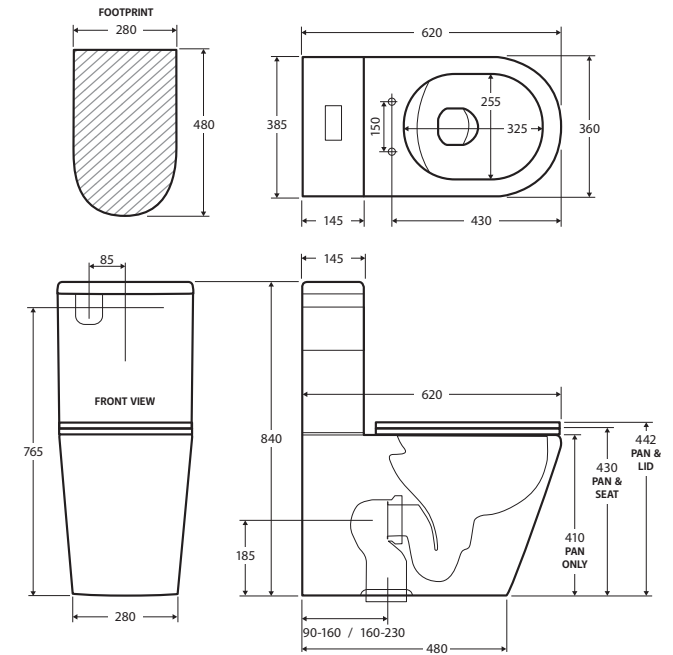

Isabella BACK-TO-WALL TOILET SUITE WITH SLIM SEAT

Features

- Rimless hygienic flush
- Short projection for tight spaces
- Gloss white finish
- Large, easy-push chrome flush buttons
- Concealed pan for easy cleaning
- UF quick release, soft close slim seat
- High quality, R&T or Geberit flush systems
- Top or bottom inlets:
 - Left top inlet
 - Left or right bottom inlet
- Available as P-Trap or S-Trap
- WELS 4 Star rated, 4.5L/3L (3.3L average flush)

Available in

P-Trap
R&T System
K014P-2

S-Trap 90-160
R&T System
K014A-2

S-Trap 160-230
R&T System
K014B-2

P-Trap
Geberit System
K014GEP-2

S-Trap 90-160
Geberit System
K014GEA-2

S-Trap 160-230
Geberit System
K014GEB-2

While we aim to ensure specifications are correct at the time of publication, Fienza reserves the right to make modifications without prior notice. Physical colour may vary from image shown. All measurements are shown in millimetres. For ceramic products, please allow +/- 10 mm tolerance for manufacturing variance. Always use physical product measurements for mark-ups and roughing-in as the technical drawing may differ from actual product received.