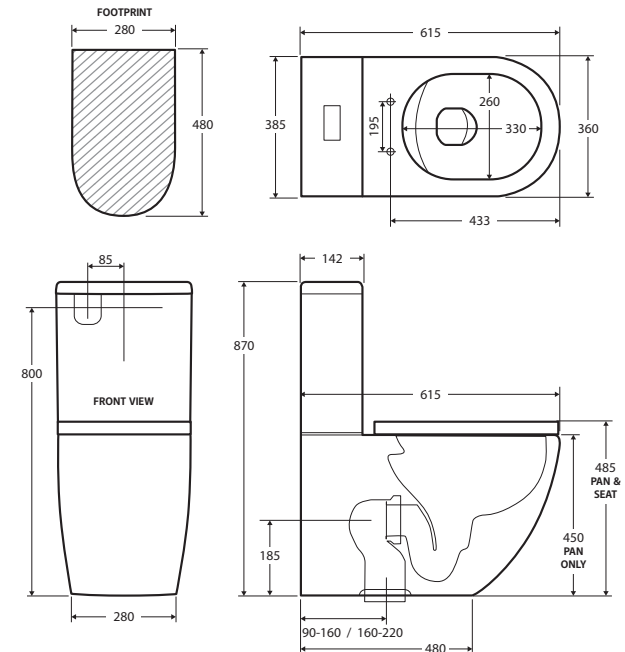

Alix BACK-TO-WALL TOILET SUITE WITH GREY SEAT

Features

- Can be installed to comply with Ambulant AS1428.1
- Rimless hygienic flush
- Extra height pan
- Short projection from wall for tight spaces
- Gloss white finish
- Large, easy-push chrome flush buttons
- Concealed pan for easy cleaning
- Gloss grey UF quick release, soft close seat
- High quality, R&T flush mechanism
- Top or bottom inlets:
 - Left top inlet
 - Left or right bottom inlet
- Available as P-Trap or S-Trap
- **WELS 4 Star rated, 4.5L/3L (3.3L average flush)**

Available in

P-Trap
K011GP

S-Trap 90-160
K011GA

S-Trap 160-220
K011GB

Cleaning & Care

- The toilet seat may be removed for cleaning - depress the quick release buttons and lift up.
- Clean only with a soft cloth or sponge using warm water and mild soap or detergent. Do not use any abrasive cleaning materials.
- Do not use any solvents or corrosive liquids.
- Note that use of clip-on deodorisers will affect flushing performance on rimless suites.

While we aim to ensure specifications are correct at the time of publication, Fienza reserves the right to make modifications without prior notice. Physical colour may vary from image shown. All measurements are shown in millimetres. For ceramic products, please allow +/- 10 mm tolerance for manufacturing variance. Always use physical product measurements for mark-ups and roughing-in as the technical drawing may differ from actual product received.