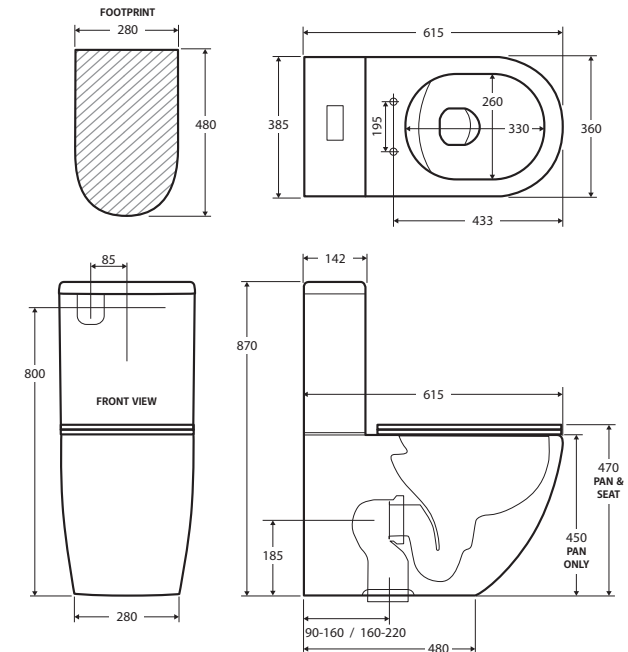

## Alix BACK-TO-WALL TOILET SUITE WITH SLIM SEAT

### Features

- Can be installed to comply with Ambulant AS1428.1
- Rimless hygienic flush
- Extra height pan
- Short projection from wall for tight spaces
- Gloss white finish
- Large, easy-push chrome flush buttons
- Concealed pan for easy cleaning
- UF quick release, soft close slim seat
- High quality, R&T or Geberit flush systems
- Top or bottom inlets:
  - Left top inlet
  - Left or right bottom inlet
- Available as P-Trap or S-Trap
- **WELS 4 Star rated, 4.5L/3L (3.3L average flush)**

### Available in

P-Trap  
R&T System  
**K011P-2**

S-Trap 90-160  
R&T System  
**K011A-2**

S-Trap 160-220  
R&T System  
**K011B-2**

P-Trap  
Geberit System  
**K011GEP-2**

S-Trap 90-160  
Geberit System  
**K011GEA-2**

While we aim to ensure specifications are correct at the time of publication, Fienza reserves the right to make modifications without prior notice. Physical colour may vary from image shown. All measurements are shown in millimetres. For ceramic products, please allow +/- 10 mm tolerance for manufacturing variance. Always use physical product measurements for mark-ups and roughing-in as the technical drawing may differ from actual product received.