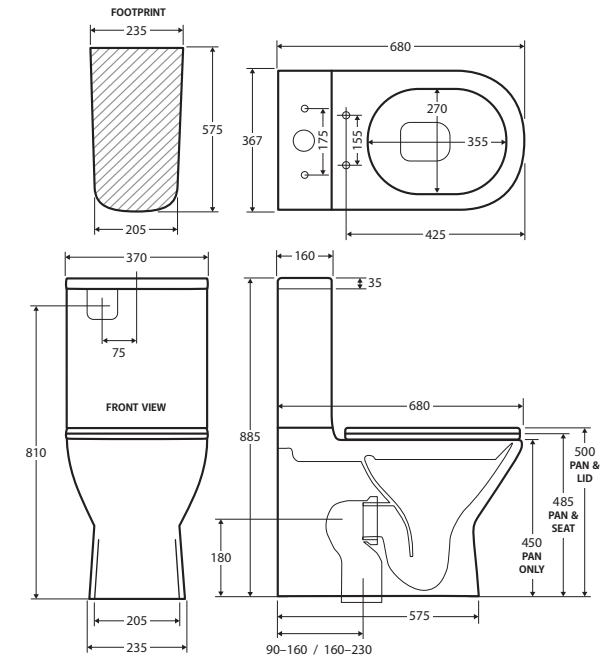

Delta BACK-TO-WALL TOILET SUITE

Features

- Hygienic, Nano-Glaze protection
- Rimless hygienic flush
- Extra height pan
- Gloss white finish
- Large, easy-push chrome flush buttons
- Concealed pan for easy cleaning
- UF quick release, soft close seat
- High quality, R&T flush mechanism
- Stainless steel hinges
- Includes floor mounting screws
- Top or bottom inlets:
 - Left top inlet
 - Left or right bottom inlet
- Available as P-Trap or S-Trap
- **WELS 4 Star rated, 4.5L/3L (3.3L average flush)**

Available in

P-Trap
K005P

S-Trap 90-160
K005A

S-Trap 160-230
K005B

Cleaning & Care

- The toilet seat may be removed for cleaning - depress the quick release buttons and lift up.
- Clean only with a soft cloth or sponge using warm water and mild soap or detergent. Do not use any abrasive cleaning materials.
- Do not use any solvents or corrosive liquids.
- Note that use of clip-on deodorisers will affect flushing performance on rimless suites.

While we aim to ensure specifications are correct at the time of publication, Fienza reserves the right to make modifications without prior notice. Physical colour may vary from image shown. All measurements are shown in millimetres. For ceramic products, please allow +/- 10 mm tolerance for manufacturing variance. Always use physical product measurements for mark-ups and roughing-in as the technical drawing may differ from actual product received.