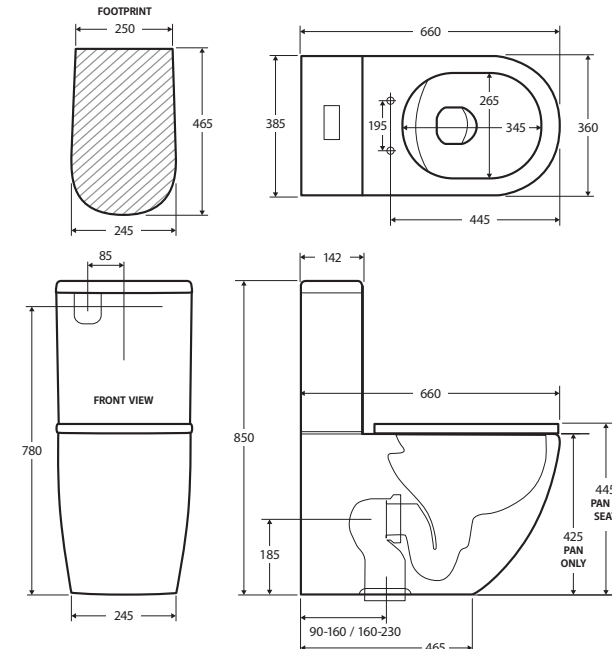

# Koko® Matte Black BACK-TO-WALL TOILET SUITE

## Features

- Rimless hygienic flush
- Matte black finish
- Large, easy-push matte black flush buttons
- Concealed pan for easy cleaning
- UF quick release, soft close slim seat
- High quality, R&T flush mechanism
- Top or bottom inlets:
  - Left top inlet
  - Left or right bottom inlet
- Available as P-Trap or S-Trap
- WELS 4 Star rated, 4.6L/3L (3.3L average flush)

## Available in

P-Trap  
**K002MBP**

S-Trap 90-160  
**K002MBA**

S-Trap 160-230  
**K002MBB**

While we aim to ensure specifications are correct at the time of publication, Fienza reserves the right to make modifications without prior notice. Physical colour may vary from image shown. All measurements are shown in millimetres. For ceramic products, please allow +/- 10 mm tolerance for manufacturing variance. Always use physical product measurements for mark-ups and roughing-in as the technical drawing may differ from actual product received.