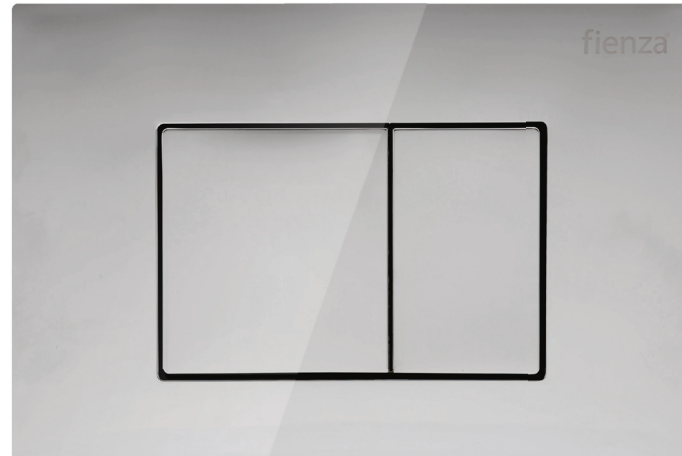

R&T

SQUARE FLUSH BUTTONS

Features

- For use with R&T cisterns only
- ABS construction

Available in

Chrome
JB60C

Gloss White
JB60W

Matte Black
JB60B