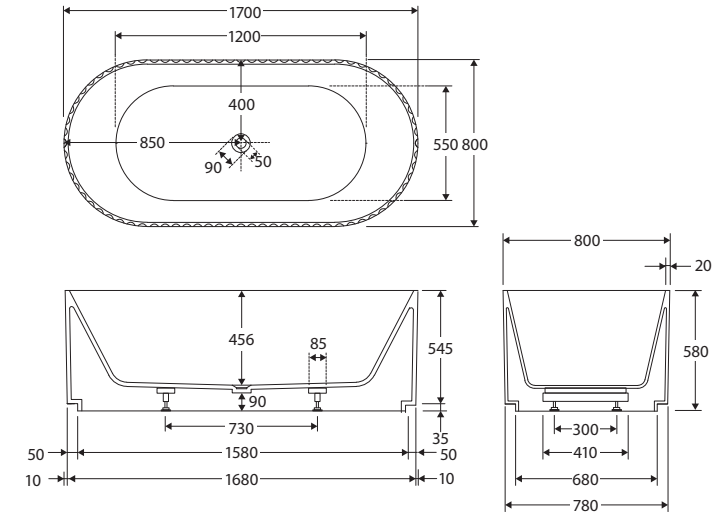

Eleanor

FREESTANDING ACRYLIC BATH, 1700MM

Features

- Fluted design
- Freestanding style
- Smooth non-fluted perimeter at the base for easy cleaning
- Chrome pop-up/pull-out waste included
- Made from UV stabilised premium sanitary-grade acrylic with Lucite MMA
- No overflow
- Built-in steel support frame
- Adjustable self-supporting feet
- Capacity: 280L, net weight: 44kg, gross weight: 53kg

While we aim to ensure specifications are correct at the time of publication, Fienza reserves the right to make modifications without prior notice. Physical colour may vary from image shown. All measurements are shown in millimetres. Always use physical product measurements for mark-ups and roughing-in as the technical drawing may differ from actual product received.