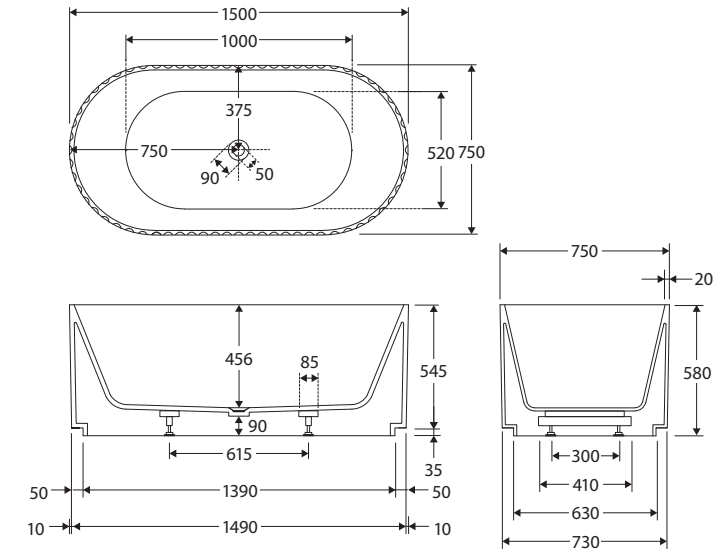

Eleanor

FREESTANDING ACRYLIC BATH, 1500MM

Features

- Fluted design
- Freestanding style
- Smooth non-fluted perimeter at the base for easy cleaning
- Chrome pop-up/pull-out waste included
- Made from UV stabilised premium sanitary-grade acrylic with Lucite MMA
- No overflow
- Built-in steel support frame
- Adjustable self-supporting feet
- Capacity: 240L, net weight: 37kg, gross weight: 46kg

While we aim to ensure specifications are correct at the time of publication, Fienza reserves the right to make modifications without prior notice. Physical colour may vary from image shown. All measurements are shown in millimetres. Always use physical product measurements for mark-ups and roughing-in as the technical drawing may differ from actual product received.