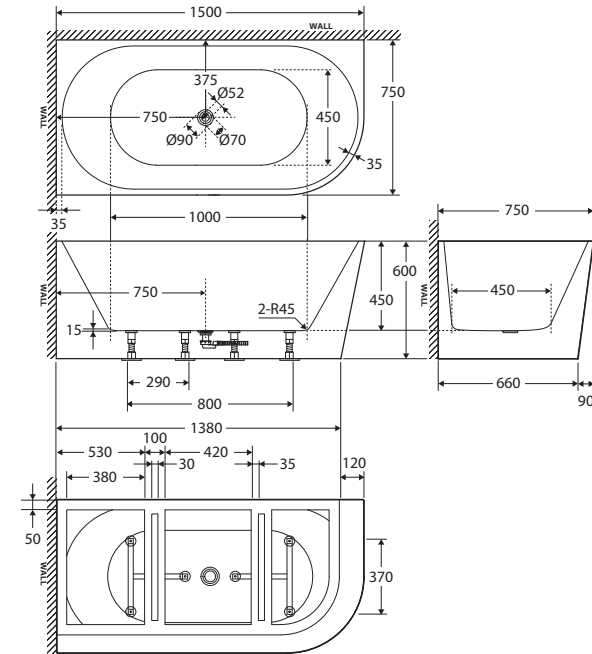

## RIGHT-HAND ACRYLIC CORNER BATH, 1500MM

### Features

- Modern, slim edge design
- Two-sided corner style
- Chrome pull-out/pop-up waste included
- Made from UV stabilised premium sanitary-grade acrylic with Lucite MMA
- No overflow
- Built-in steel support frame
- Adjustable self-supporting feet
- Capacity: 281L
- Net weight: 48kg
- Gross weight: 56kg

While we aim to ensure specifications are correct at the time of publication, Fienza reserves the right to make modifications without prior notice. Physical colour may vary from image shown. All measurements are shown in millimetres. Always use physical product measurements for mark-ups and roughing-in as the technical drawing may differ from actual product received.