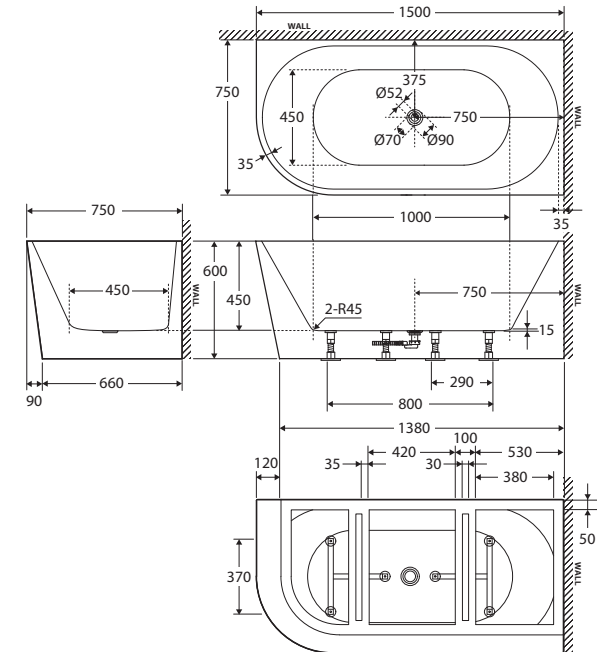

## Isabella LEFT-HAND ACRYLIC CORNER BATH, 1500MM

### Features

- Modern, slim edge design
- Two-sided corner style
- Chrome pull-out/pop-up waste included
- Made from UV stabilised premium sanitary-grade acrylic with Lucite MMA
- No overflow
- Built-in steel support frame
- Adjustable self-supporting feet
- Capacity: 281L
- Net weight: 48kg
- Gross weight: 56kg

While we aim to ensure specifications are correct at the time of publication, Fienza reserves the right to make modifications without prior notice. Physical colour may vary from image shown. All measurements are shown in millimetres. Always use physical product measurements for mark-ups and roughing-in as the technical drawing may differ from actual product received.