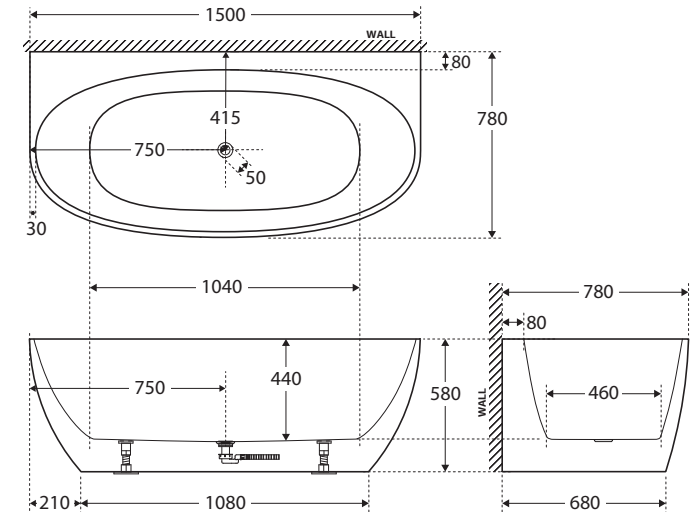

## BACK-TO-WALL ACRYLIC BATH, 1500MM

### Features

- Modern, slim edge design
- Back-to-wall style
- UV stabilised sanitary-grade acrylic
- Inbuilt steel support frame
- Adjustable steel legs
- No overflow
- Chrome waste included with bath
- Net weight: 42kg
- Gross weight: 50kg

While we aim to ensure specifications are correct at the time of publication, Fienza reserves the right to make modifications without prior notice. Physical colour may vary from image shown. All measurements are shown in millimetres. Always use physical product measurements for mark-ups and roughing-in as the technical drawing may differ from actual product received.