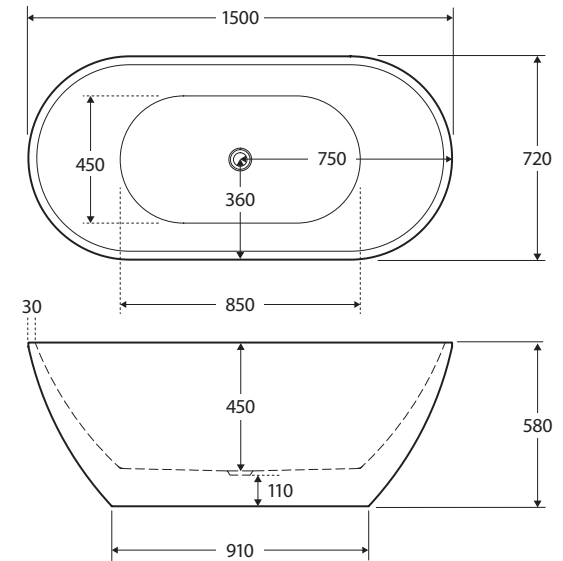

Koko®

FREESTANDING ACRYLIC BATH, 1500MM

Features

- Freestanding style
- Made from UV stabilised sanitary-grade acrylic
- Inbuilt steel support frame
- Adjustable steel legs
- No overflow
- Chrome waste included with bath
- Capacity: 260L
- Net weight: 34kg
- Gross weight: 40kg

While we aim to ensure specifications are correct at the time of publication, Fienza reserves the right to make modifications without prior notice. Physical colour may vary from image shown. All measurements are shown in millimetres. Always use physical product measurements for mark-ups and roughing-in as the technical drawing may differ from actual product received.