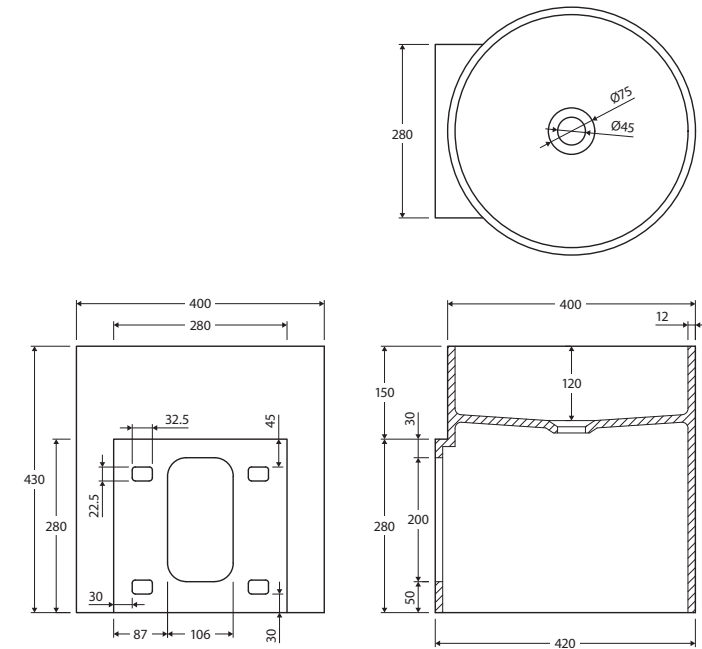

LIVO WALL-HUNG BASIN

Features

- Cast stone solid surface
- No tap hole or overflow
- Requires 32mm non-overflow waste (not included)
- Wall mounting bolts included
- Capacity: 15 litres
- Net weight: 17 kg

While we aim to ensure specifications are correct at the time of publication, Fienza reserves the right to make modifications without prior notice. Physical colour may vary from image shown. All measurements are shown in millimetres. For ceramic products, please allow +/- 10 mm tolerance for manufacturing variance. Always use physical product measurements for mark-ups and roughing-in as the technical drawing may differ from actual product received.