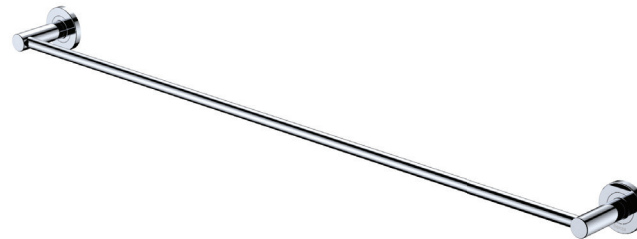

## SINGLE TOWEL RAIL, 900MM

### Features

- Circular cover plates
- Super strong 4-point wall mount
- Adjustable no-spin rail design (cut to length)
- Fully concealed fixings
- Made from zinc and stainless steel
- Hex key not required for installation

**Please Note:** These products may have a visible Fienza or Watermark logo.

(Adjustable – cut to length)