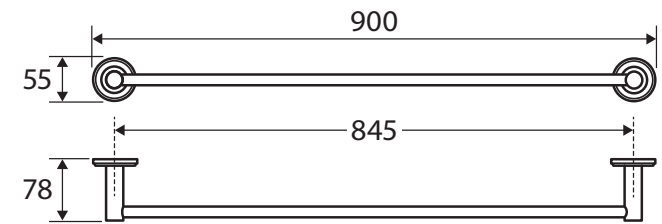

Kaya®

SINGLE TOWEL RAIL, 900MM

Features

- Circular cover plates
- Super strong 4-point wall mount
- Adjustable no-spin rail design (cut to length)
- Fully concealed fixings
- Made from zinc and stainless steel
- Hex key not required for installation

Please Note: These products may have a visible Fienza or Watermark logo.

(Adjustable – cut to length)