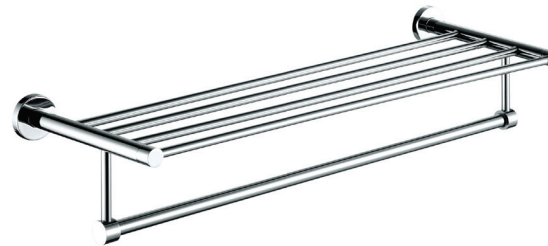

## TOWEL RACK

### Features

- Holds up to 5 towels
- Made from stainless steel
- Fixed length rail (not removable or adjustable)
- High-strength mounting brackets

**Please Note:** This product may have a visible Fienza or Watermark logo.