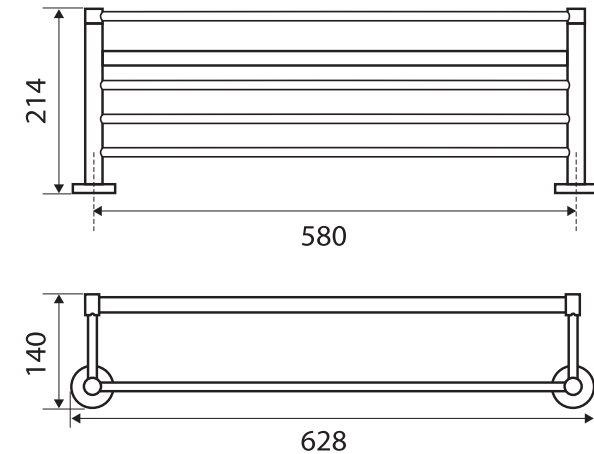

### Features

- Holds up to 5 towels
- Made from stainless steel
- Fixed length rail (not removable or adjustable)
- High-strength mounting brackets

**Please Note:** This product may have a visible Fienza or Watermark logo.

While we aim to ensure specifications are correct at the time of publication, Fienza reserves the right to make modifications without prior notice. Physical colour may vary from image shown. All measurements are shown in millimetres. Always use physical product measurements for mark-ups and roughing-in as the technical drawing may differ from actual product received.