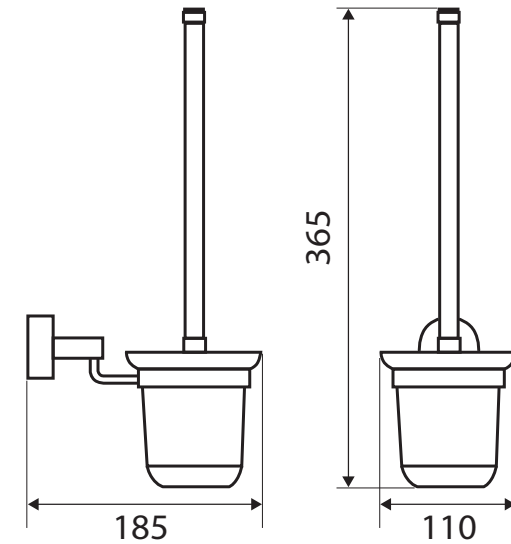

Michelle

TOILET BRUSH

Features

- Wall mounted
- White ceramic tumbler
- Tumbler is removable for easy cleaning
- Made from stainless steel
- High-strength mounting brackets

Please Note: This product may have a visible Fienza or Watermark logo.

While we aim to ensure specifications are correct at the time of publication, Fienza reserves the right to make modifications without prior notice. Physical colour may vary from image shown. All measurements are shown in millimetres. Always use physical product measurements for mark-ups and roughing-in as the technical drawing may differ from actual product received.