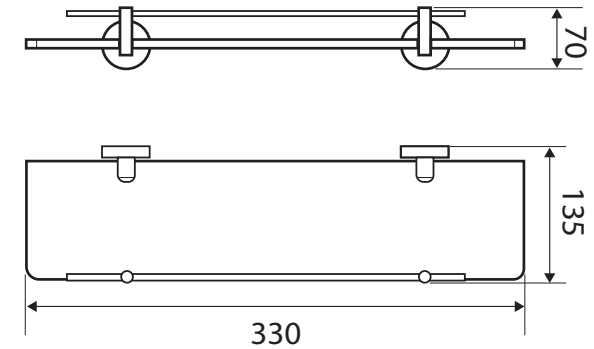

Michelle

330MM GLASS SHELF

Features

- Clear glass shelf
- Made from stainless steel
- High-strength mounting brackets can be fixed anywhere on glass

Please Note: This product may have a visible Fienza or Watermark logo.

Available in

Chrome
82707330

Cleaning & Care

- Regularly clean with mild soapy water using a microfibre cloth.
- In highly polluted or coastal locations, we recommend cleaning 2-3 times per week.
- Do not use harsh detergents, bleach, cream cleaners or citrus based cleaners. These substances are abrasive and will damage the surface.
- Do not use undue pressure and wipe in one direction only

While we aim to ensure specifications are correct at the time of publication, Fienza reserves the right to make modifications without prior notice. Physical colour may vary from image shown. All measurements are shown in millimetres. Always use physical product measurements for mark-ups and roughing-in as the technical drawing may differ from actual product received.