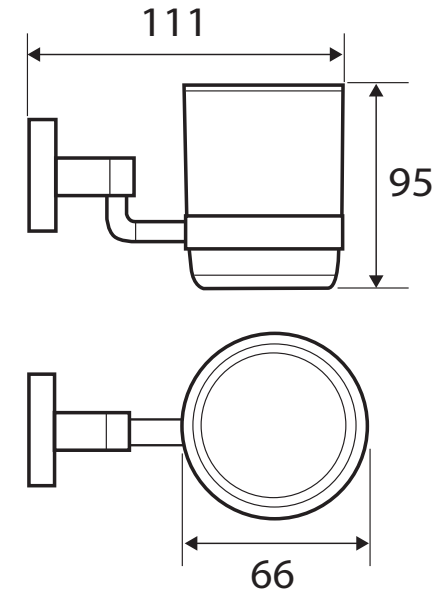

Michelle

TUMBLER

Features

- Clear glass tumbler
- Tumbler is removable for easy cleaning
- Made from stainless steel
- High-strength mounting brackets

Please Note: This product may have a visible Fienza or Watermark logo.

While we aim to ensure specifications are correct at the time of publication, Fienza reserves the right to make modifications without prior notice. Physical colour may vary from image shown. All measurements are shown in millimetres. Always use physical product measurements for mark-ups and roughing-in as the technical drawing may differ from actual product received.