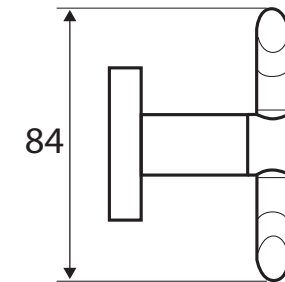

Michelle

DOUBLE ROBE HOOK

Features

- Made from stainless steel
- High-strength mounting brackets

Please Note: This product may have a visible Fienza or Watermark logo.

Available in

Chrome
82704

Cleaning & Care

While we aim to ensure specifications are correct at the time of publication, Fienza reserves the right to make modifications without prior notice. Physical colour may vary from image shown. All measurements are shown in millimetres. Always use physical product measurements for mark-ups and roughing-in as the technical drawing may differ from actual product received.