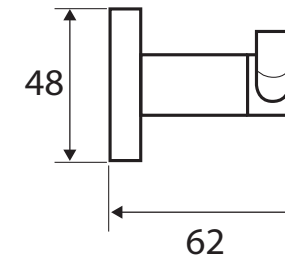

Michelle

DOUBLE ROBE HOOK

Features

- Made from stainless steel
- High-strength mounting brackets

Please Note: This product may have a visible Fienza or Watermark logo.

Available in

Chrome
82704

Cleaning & Care

While we aim to ensure specifications are correct at the time of publication, Fienza reserves the right to make modifications without prior notice. Physical colour may vary from image shown. All measurements are shown in millimetres. Always use physical product measurements for mark-ups and roughing-in as the technical drawing may differ from actual product received.