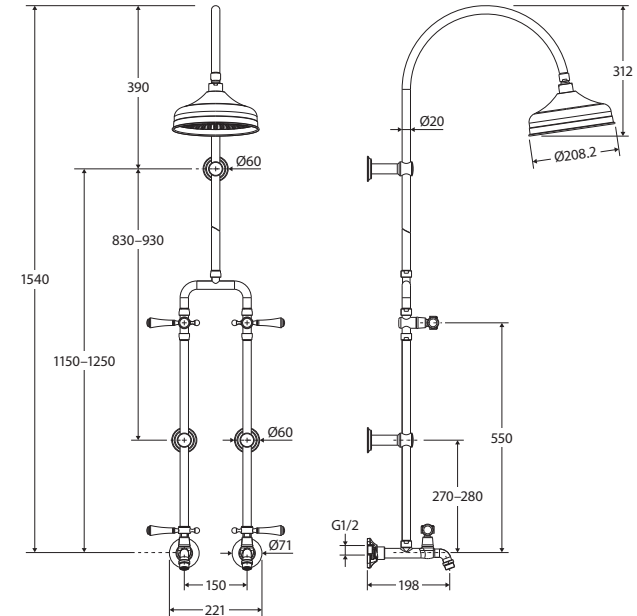

Lillian Lever

EXPOSED RAIL SHOWER & BATH SET

Features

WELS 3 Star rated, 9L/min

Rail:

- For new installations only – requires separate hot and cold water inlets
- ¼ turn ceramic disc lever handles
- Made from solid brass

LILLIAN Overhead Shower (411138):

- Rain-style water flow
- Made from solid brass
- Brass swivel joint
- Female ½" BSP inlet

Modern
Vintage
COLLECTION

Available in

Chrome
455123CC

Electroplated
Matte Black
455123BL

While we aim to ensure specifications are correct at the time of publication, Fienza reserves the right to make modifications without prior notice. Physical colour may vary from image shown. All measurements are shown in millimetres. Always use physical product measurements for mark-ups and roughing-in as the technical drawing may differ from actual product received.