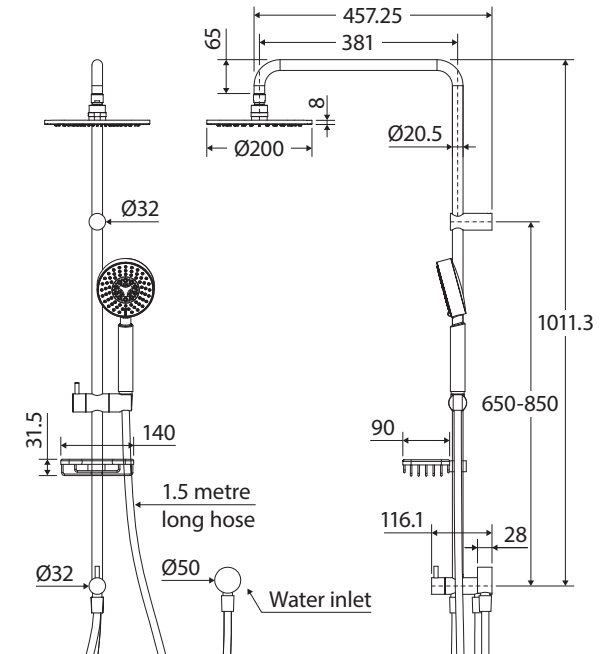

Michelle

TWIN SHOWER

Features

WELS 3 Star rated, 9L/min (Overhead Shower)

WELS 3 Star rated, 9L/min (Handheld Shower)

- Polished chrome finish
- Separate water inlet – ideal for retrofitting
- Bottom diverter

Rail:

- Deluxe stainless steel elbow
- Made from stainless steel
- Includes metal soap basket
- Rail thickness: 20mm
- 1.5 metre stainless steel flexible hose

STARRY Overhead Shower (411108):

- 200 mm diameter
- Thin 8 mm profile
- Made from solid brass
- Brass swivel joint
- Female ½" BSP inlet

MICHELLE Multifunction Hand Piece (MSH017):

- Five water-flow settings: normal, massage, misting, spray and massage, and spray and misting
- Easy to clean TPR nozzles
- Made from ABS

Available in

Chrome
455101A

While we aim to ensure specifications are correct at the time of publication, Fienza reserves the right to make modifications without prior notice. Physical colour may vary from image shown. All measurements are shown in millimetres. Always use physical product measurements for mark-ups and roughing-in as the technical drawing may differ from actual product received.